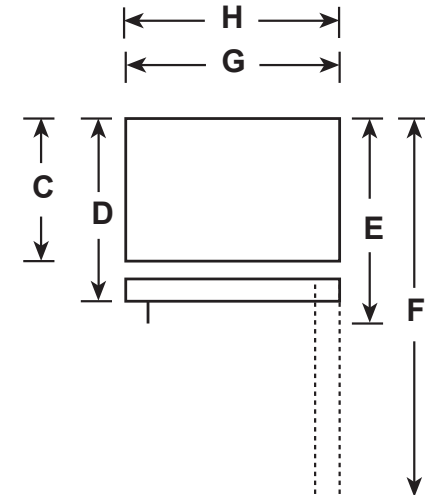

TOP VIEW

For answers to your Monogram, GE Cafe™, GE Profile™ or GE Appliances product questions, visit our website at geappliances.com or call GE Answer Center® Service, 800.626.2000.

Listed by
Underwriters
Laboratories

As an ENERGY STAR® partner, GE has determined that this product meets the ENERGY STAR guidelines for energy efficiency.