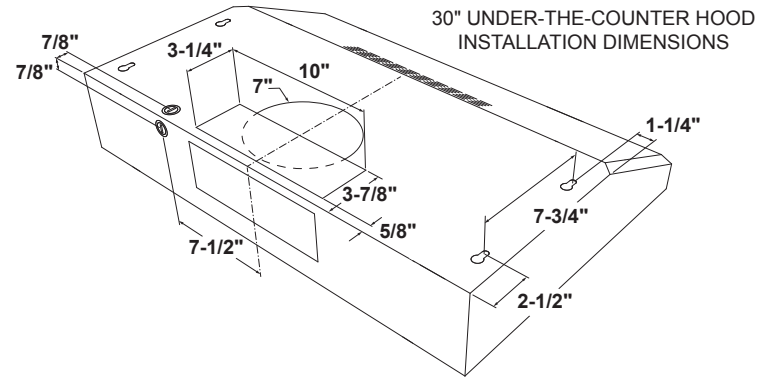

PVX7300EJ/SJ/FJ

GE Profile™ 30" Under The Cabinet Hood

DIMENSIONS AND INSTALLATION INFORMATION (IN INCHES)

WB02X11537 replacement grease filter and JXCF55 replacement charcoal filter are available for additional cost. Call toll-free 800.626.2000.

AMP RATING	
120V	2.5

Exhaust outlet connects to 3-1/4" x 10" rectangular duct. Vent top or rear. Includes rectangular damper.

For answers to your Monogram, GE Café™, GE Profile™ or GE Appliances product questions, visit our website at geappliances.com or call GE Answer Center® Service, 800.626.2000.