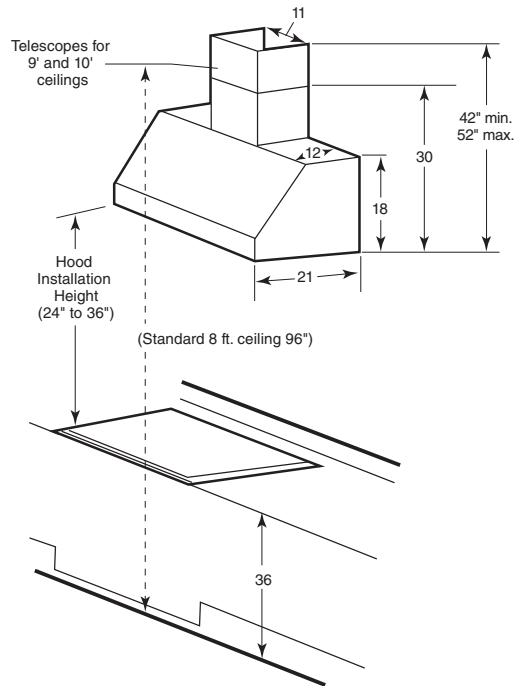

UVW93042P

30" Smart Designer Wall Mount Hood w/Premier Venting

DIMENSIONS AND INSTALLATION INFORMATION (IN INCHES)

INSTALLATION INFORMATION:

Before installing, consult Use & Care/installation instructions packed with product for current dimensional data.

OPTIONAL ACCESSORIES

CX10DC9SPSS – 10 (ft.) High Ceiling Duct Cover Kit

CX12DC9SPSS – 12 (ft.) High Ceiling Duct Cover Kit

AMP RATING	
120V	TBD

For answers to your Monogram, GE Café™, GE Profile™ or GE Appliances product questions, visit our website at geappliances.com or call GE Answer Center® Service, 800.626.2000.