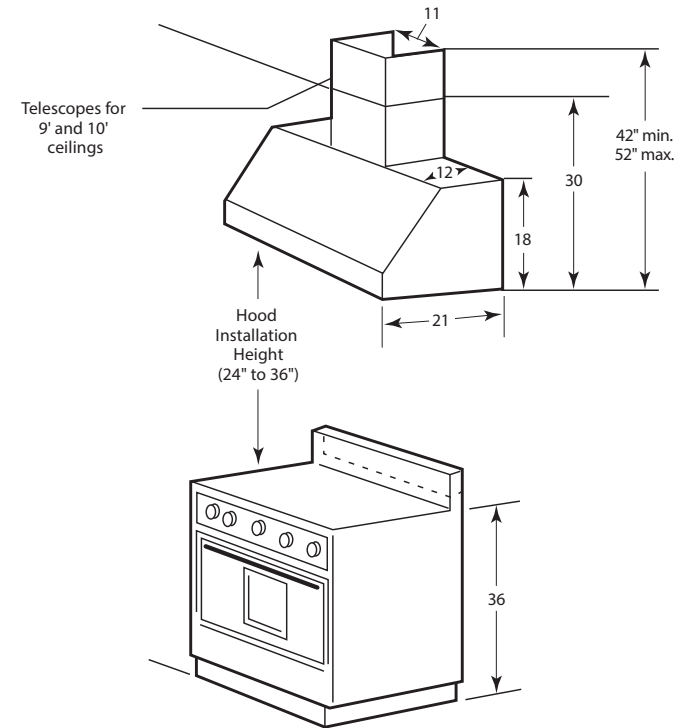

UVW93042P

30" Smart Designer Wall Mount Hood w/Premier Venting

DIMENSIONS AND INSTALLATION INFORMATION (IN INCHES)

INSTALLATION INFORMATION:

Before installing, consult Use & Care/installation instructions packed with product for current dimensional data.

OPTIONAL ACCESSORIES

CX10DC9SPSS – 10 (ft.) High Ceiling Duct Cover Kit

CX12DC9SPSS – 12 (ft.) High Ceiling Duct Cover Kit

AMP RATING	
120V	TBD

For answers to your Monogram, GE Café™, GE Profile™ or GE Appliances product questions, visit our website at geappliances.com or call GE Answer Center® Service, 800.626.2000.