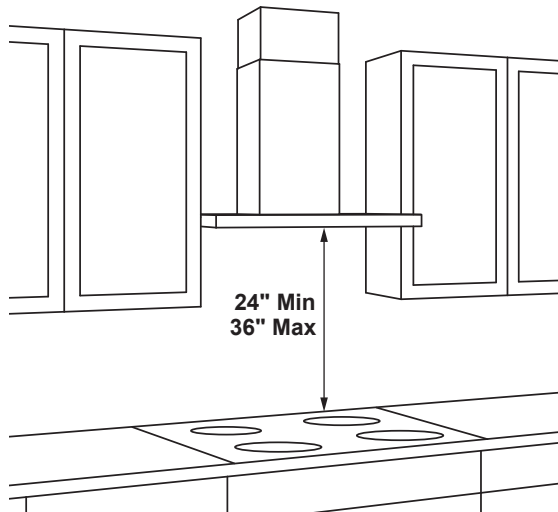

UVW93042P

30" Smart Designer Wall Mount Hood w/Premier Venting

DIMENSIONS AND INSTALLATION INFORMATION (IN INCHES)

INSTALLATION INFORMATION:

Before installing, consult Use & Care/installation instructions packed with product for current dimensional data.

OPTIONAL ACCESSORIES

CX10DC9SPSS – 10 (ft.) High Ceiling Duct Cover Kit

CX12DC9SPSS – 12 (ft.) High Ceiling Duct Cover Kit

AMP RATING	
120V	TBD

For answers to your Monogram, GE Café™, GE Profile™ or GE Appliances product questions, visit our website at geappliances.com or call GE Answer Center® Service, 800.626.2000.