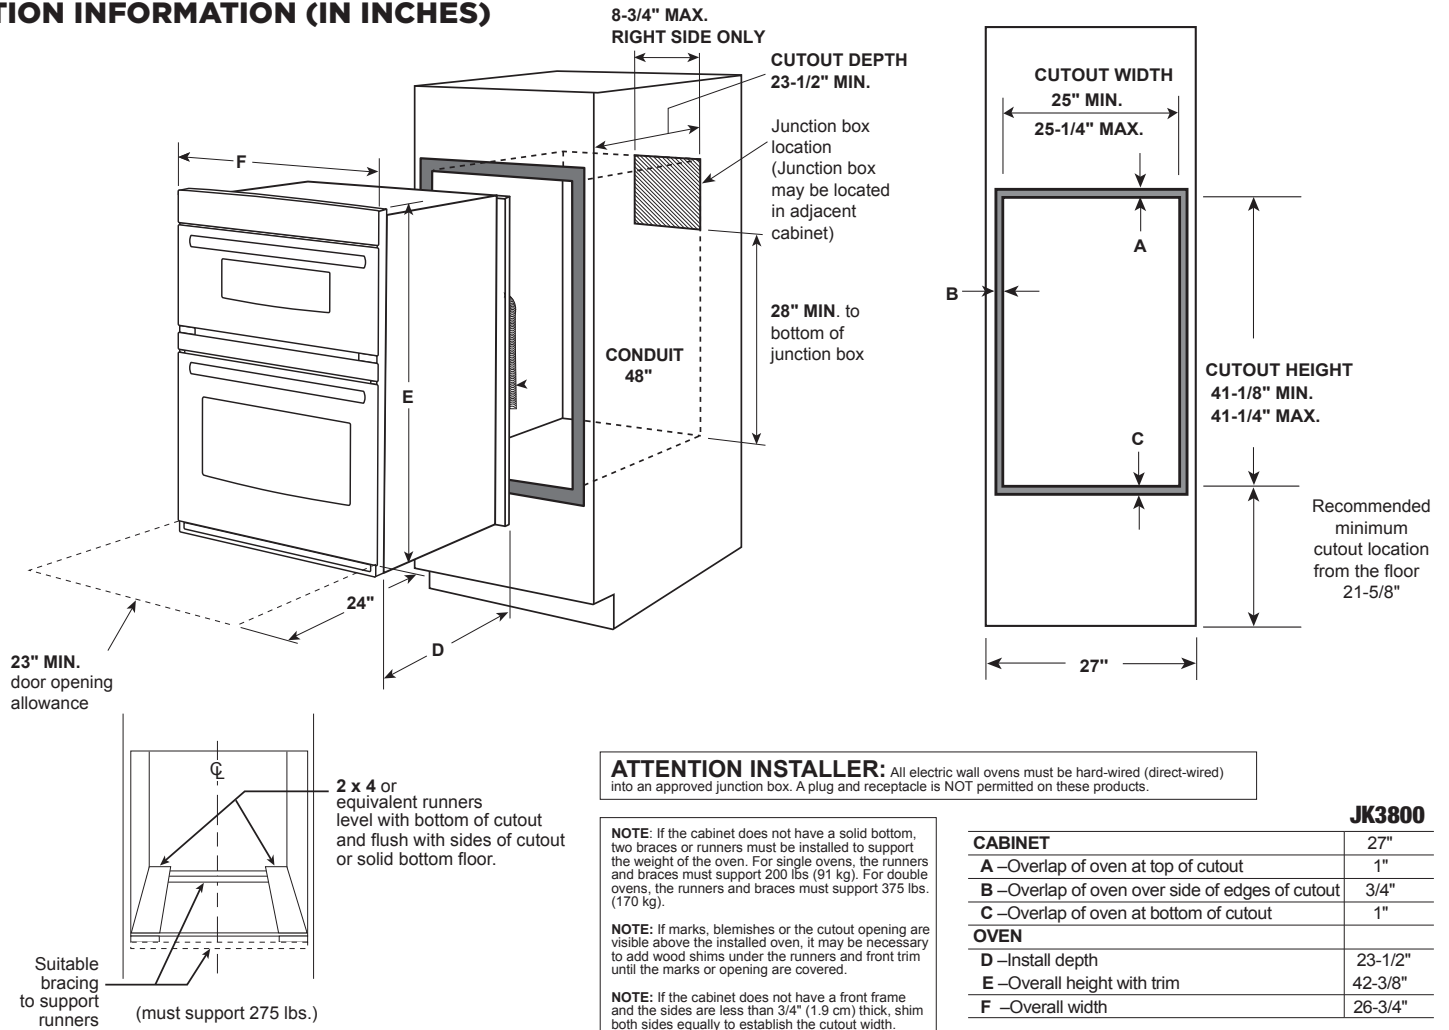

JK3800DH

GE® 27" Built-In Combination Microwave Oven

DIMENSIONS AND INSTALLATION INFORMATION (IN INCHES)

NOTE: Cabinets installed adjacent to wall ovens must have an adhesion spec of at least a 194°F temperature rating.

INSTALLATION INFORMATION:

Before installing, consult installation instructions packed with product for current dimensional data.

Door handle protrudes 3" from door face. Cabinets and drawers on adjacent 45° and 90° walls should be placed to avoid interference with the handle.

Electric wall ovens are not approved for installation with a plug and receptacle. They must be hard wired in accordance with installation instructions.

NOTE: These ovens are not approved for stackable or side-by-side installations.

For answers to your Monogram, GE Café™ Series, GE Profile™ Series or GE Appliances product questions, visit our website at geappliances.com or call GE Answer Center® Service, 800.626.2000.

Specification Revised 11/18