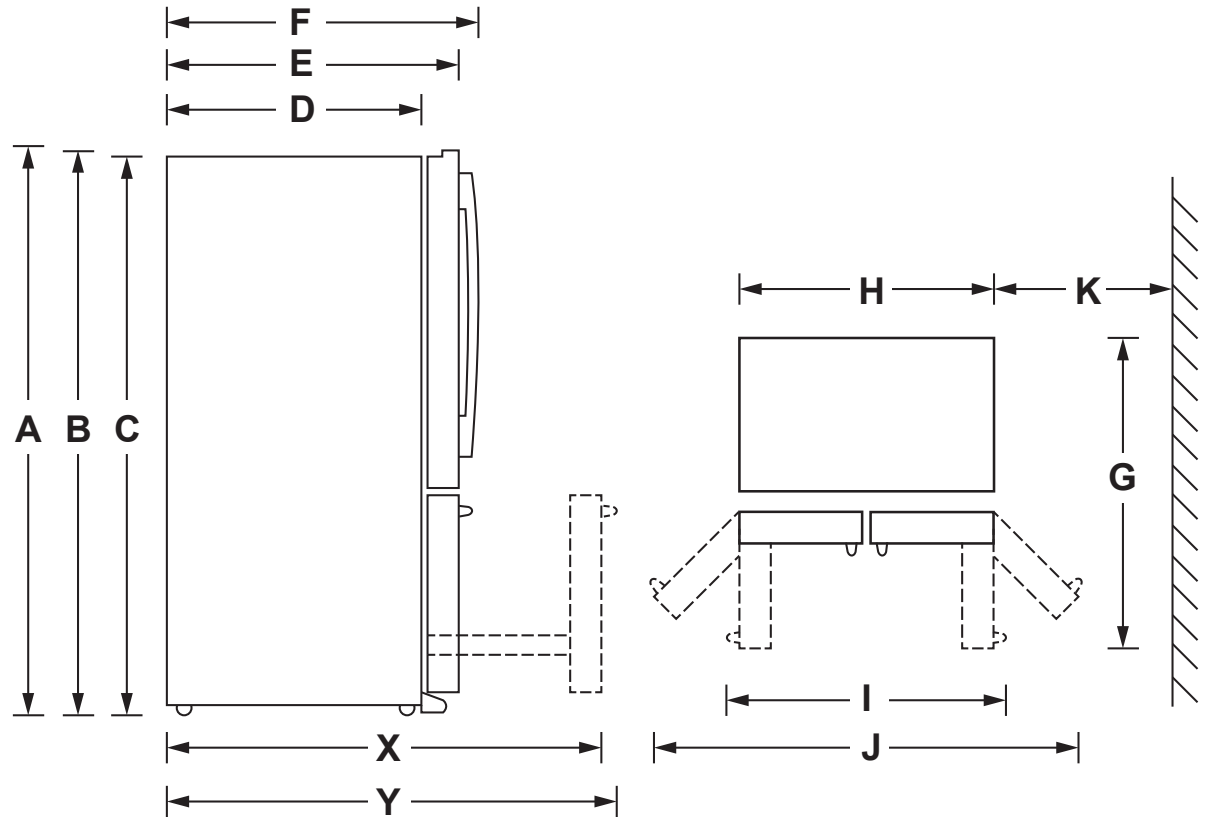

GFD28GYN/GEL/GML

GE® 27.8 Cu. Ft. French-Door Refrigerator with Door In Door

DIMENSIONS AND INSTALLATION INFORMATION (IN INCHES)

Height to top of door (in.) A	70-1/2
Height to top of hinge (in.) B	69-7/8
Height to top of case (in.) C	69
Case depth without door (in.) D	29-3/8
Case depth less door handle (in.) E	34-3/4
Case depth with door handle (in.) F	36-1/4
Depth with fresh food door open 90° (in.) G	48-3/8
Width (in.) H	35-3/4
Width with door open 90° with door handle (in.) I	44-5/8
Width with doors open fully (in.) J	68-1/4
Min distance between side of case and wall, in either direction, to allow doors to open fully (in.) K	16-3/8
Depth with FZ door completely open (w/o handle) (in.) X	51-7/8
Depth with FZ door completely open (w/ handle) (in.) Y	53-3/8