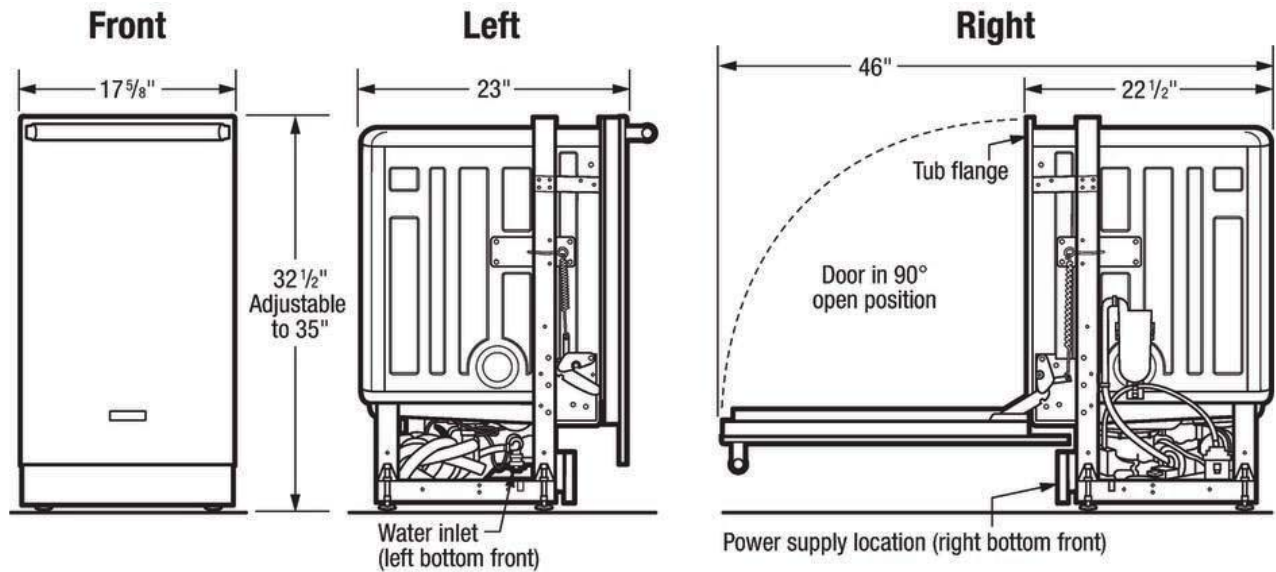

EIDW1815US

Available Colors : Stainless Steel

Version : 09/19

Dishwasher

18" Built-In Dishwasher with IQ-Touch™ Controls

Installation Drawing

*A.D.A. installation, (32 1/2") beneath 34"-high countertop may be accomplished by adjusting toekick and leveling legs.

Electrolux Major Appliances, N.A.

USA • 10200 David Taylor Drive • Charlotte, NC 28262 • 1-877-4electrolux (1-877-435-3287) • electroluxappliances.com
CANADA • 5855 Terry Fox Way • Mississauga, ON L5V 3E4 • 1-800-265-8352 • electroluxappliances.ca