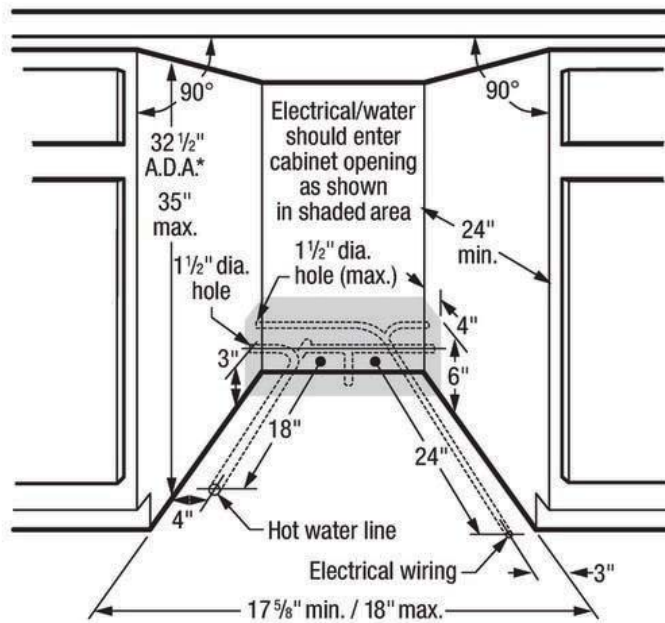

EIDW1815US

Available Colors : Stainless Steel

Version : 09/19

Dishwasher

18" Built-In Dishwasher with IQ-Touch™ Controls

Installation Drawing

*A.D.A. installation, (32 1/2") beneath 34"-high countertop may be accomplished by adjusting toekick and leveling legs.

Electrolux Major Appliances, N.A.

USA • 10200 David Taylor Drive • Charlotte, NC 28262 • 1-877-4electrolux (1-877-435-3287) • electroluxappliances.com
CANADA • 5855 Terry Fox Way • Mississauga, ON L5V 3E4 • 1-800-265-8352 • electroluxappliances.ca