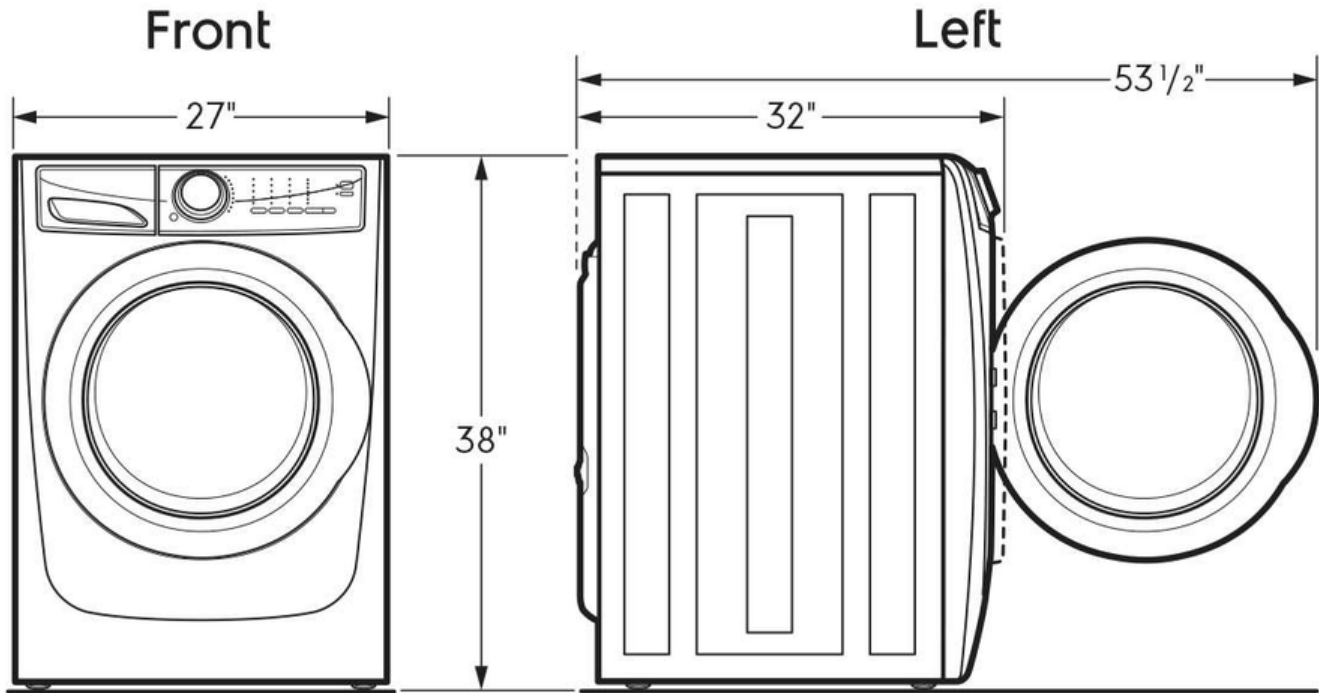

Electrolux

4.5 Cu.Ft. Front Load Washer

ELFW7637AT, ELFW7637AW

Version : 06/21

High standards of quality at Electrolux Home Products, Inc. mean we are constantly working to improve our products. We reserve the right to change specifications or discontinue models without notice.

Electrolux Major Appliances, N.A.

USA • 10200 David Taylor Drive • Charlotte, NC 28262 • Charlotte, NC 28262 • 1-877-4electrolux (1-877-435-3287) • electroluxappliances.com

CANADA • 5855 Terry Fox Way • Mississauga, ON L5V 3E4 • 1-800-265-8352 • electroluxappliances.ca