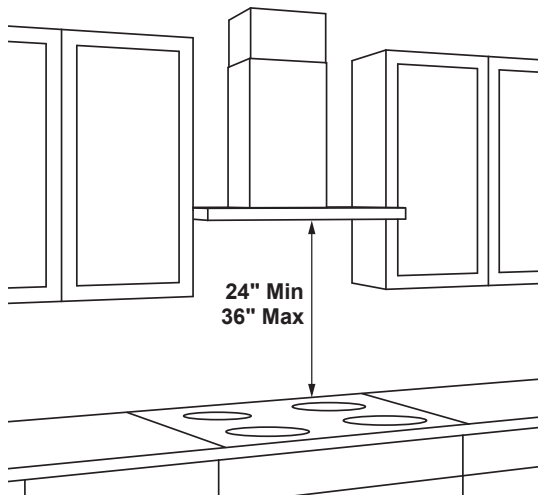

UVW8304SP

30" Designer Wall Mount Hood with Dimmable LED Lighting

DIMENSIONS AND INSTALLATION INFORMATION (IN INCHES)

INSTALLATION INFORMATION:

Before installing, consult Use & Care/installation instructions packed with product for current dimensional data.

OPTIONAL ACCESSORIES

CX8DC9SPSS – 8 (ft.) High Ceiling Duct Cover Kit

CX10DC9SPSS – 10 (ft.) High Ceiling Duct Cover Kit

CX12DC9SPSS – 12 (ft.) High Ceiling Duct Cover Kit

AMP RATING	
120V	TBD

For answers to your Monogram, GE Café™, GE Profile™ or GE Appliances product questions, visit our website at geappliances.com or call GE Answer Center® Service, 800.626.2000.