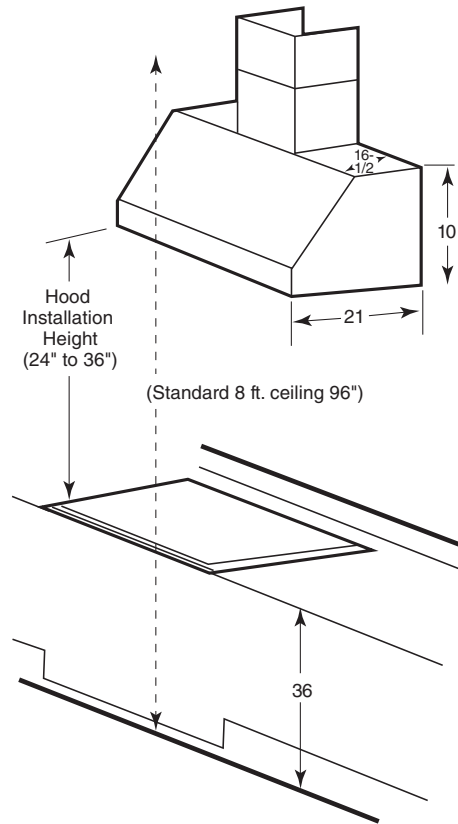

UVW8364SP

36" Designer Wall Mount Hood with Dimmable LED Lighting

DIMENSIONS AND INSTALLATION INFORMATION (IN INCHES)

INSTALLATION INFORMATION:

Before installing, consult Use & Care/installation instructions packed with product for current dimensional data.

OPTIONAL ACCESSORIES

CX8DC9SPSS – 8 (ft.) High Ceiling Duct Cover Kit

CX10DC9SPSS – 10 (ft.) High Ceiling Duct Cover Kit

CX12DC9SPSS – 12 (ft.) High Ceiling Duct Cover Kit

AMP RATING	
120V	TBD

For answers to your Monogram, GE Café™, GE Profile™ or GE Appliances product questions, visit our website at geappliances.com or call GE Answer Center® Service, 800.626.2000.