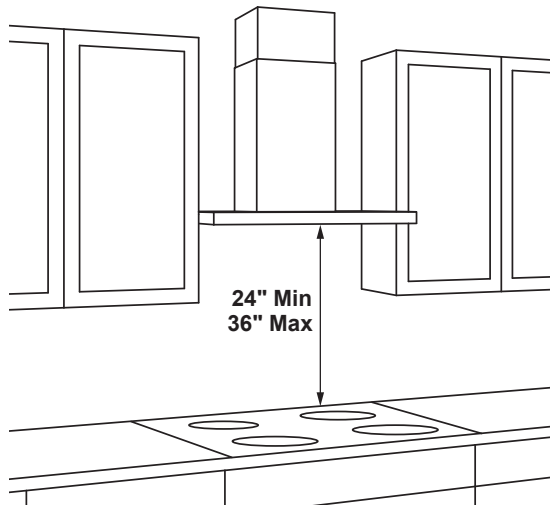

UVW8364SP

36" Designer Wall Mount Hood with Dimmable LED Lighting

DIMENSIONS AND INSTALLATION INFORMATION (IN INCHES)

INSTALLATION INFORMATION:

Before installing, consult Use & Care/installation instructions packed with product for current dimensional data.

OPTIONAL ACCESSORIES

CX8DC9SPSS – 8 (ft.) High Ceiling Duct Cover Kit

CX10DC9SPSS – 10 (ft.) High Ceiling Duct Cover Kit

CX12DC9SPSS – 12 (ft.) High Ceiling Duct Cover Kit

AMP RATING	
120V	TBD

For answers to your Monogram, GE Café™, GE Profile™ or GE Appliances product questions, visit our website at geappliances.com or call GE Answer Center® Service, 800.626.2000.