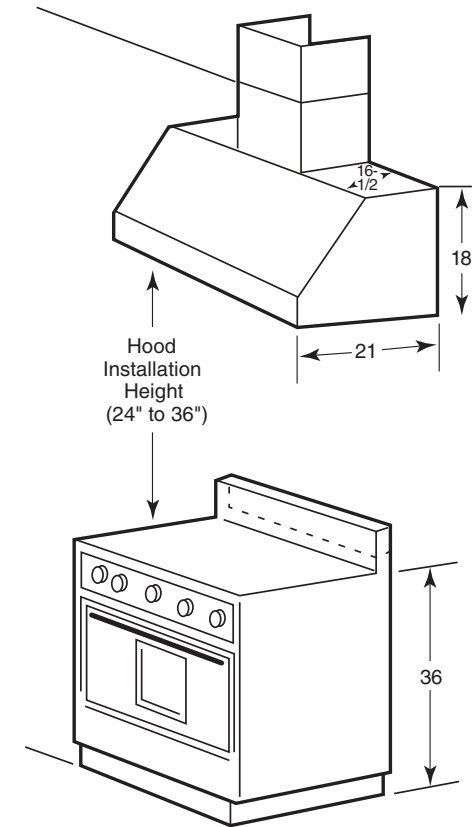

UVW8364SP

36" Designer Wall Mount Hood with Dimmable LED Lighting

DIMENSIONS AND INSTALLATION INFORMATION (IN INCHES)

INSTALLATION INFORMATION:

Before installing, consult Use & Care/installation instructions packed with product for current dimensional data.

OPTIONAL ACCESSORIES

CX8DC9SPSS – 8 (ft.) High Ceiling Duct Cover Kit

CX10DC9SPSS – 10 (ft.) High Ceiling Duct Cover Kit

CX12DC9SPSS – 12 (ft.) High Ceiling Duct Cover Kit

AMP RATING	
120V	TBD

For answers to your Monogram, GE Café™, GE Profile™ or GE Appliances product questions, visit our website at geappliances.com or call GE Answer Center® Service, 800.626.2000.