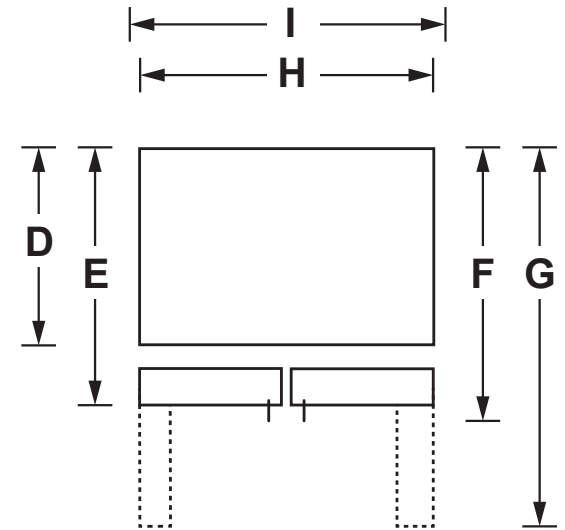

### DIMENSIONS AND INSTALLATION INFORMATION (IN INCHES)

OVERALL DIMENSIONS	Height to top of door - crown or flat (in.) <b>A</b>	<b>69-7/8</b>
	Height to top of hinge (in.) <b>B</b>	<b>69-3/4</b>
	Height to top of case (in.) <b>C</b>	<b>68-5/8</b>
	Case depth without door (in.) <b>D</b>	<b>29</b>
	Case depth less door handle (in.) <b>E</b>	<b>33-3/8</b>
	Case depth with door handle (in.) <b>F</b>	<b>35-7/8</b>
	Depth with fresh food door open 90° (in.) <b>G</b>	<b>48-3/8</b>
	Width (in.) <b>H</b>	<b>35-3/4</b>
	Width with door open 90° inc. door handle (in.) <b>I</b>	<b>43-3/4</b>
AIR CLEARANCES	Each side (in.)	<b>1/8</b>
	Top (in.)	<b>1</b>
	Back (in.)	<b>2</b>