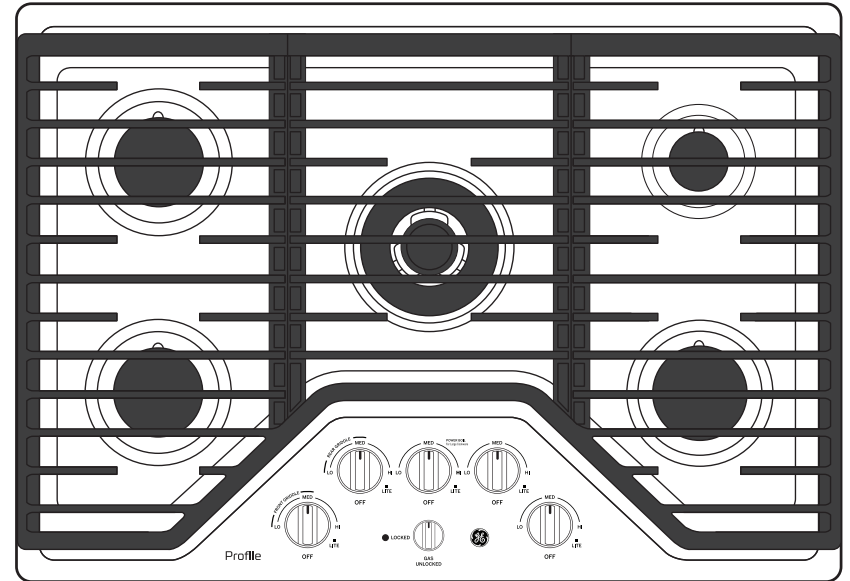

PGP9030SL

GE Profile™ 30" Built-In Tri-Ring Gas Cooktop with 5 Burners and Extra-Large Integrated Griddle

FEATURES AND BENEFITS

18,000-BTU Power Boil Tri-Ring Burner

More cooking, less cookware

Maximize your cooking space

Precision simmer burner

Spend less time cleaning up

Dishwasher-safe grates

White LED backlit heavy-duty knobs

Control lock capability

MAX burner system

Fit Guarantee

Included Griddle – JXGRIDL230

Model PGP9030SLSS – Stainless steel

GUARANTEED FIT

Replacing a similar cooktop from GE Appliances or another brand? GE cooktops are guaranteed for an exact fit or GE Appliances will pay up to $100 toward modifications

Visit geappliances.com for more info