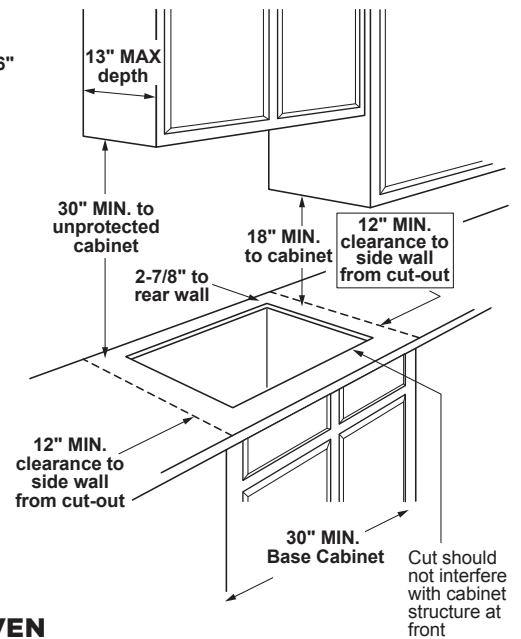

#### INSTALLATION WITH SINGLE WALL OVEN INFORMATION:

30" Gas Cooktops are approved for use over select GE 27" and 30" Wall Ovens and Warming Drawers. 30" and 36" Gas cooktops are approved for use over select 30" Wall Ovens and Warming Drawers. Refer to cooktop and wall oven/warming drawer installation instructions packed with product for current dimensional data.

**INSTALLATION INFORMATION:** Before installing, consult installation instructions, packed with product, for current dimensional data.

Dimension and installation information are shown in inches.  
\*Allow 5-3/4" depth at rear for electrical and gas connections