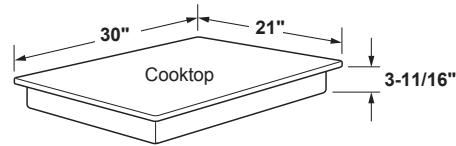

PGP9030SL

GE Profile™ 30" Built-In Tri-Ring Gas Cooktop with 5 Burners and Extra-Large Integrated Griddle

DIMENSIONS AND INSTALLATION INFORMATION

AGA REQUIREMENT: All gas cooktop models require 7/16" free area below cooktop height to combustible material. Requires 18" minimum from countertop to adjacent overhead cabinets.

NOTE: If installing with a GE Profile™ Telescopic Downdraft System, consult both cooktop and downdraft installation instructions packed with product before installing. Cooktop gas/electric supply may need to be re-routed to install downdraft.

ELECTRICAL RATING: 120V, 60Hz, 5A

INSTALLATION WITH SINGLE WALL OVEN INFORMATION:

30" Gas Cooktops are approved for use over select GE 27" and 30" Wall Ovens and Warming Drawers. 30" and 36" Gas cooktops are approved for use over select 30" Wall Ovens and Warming Drawers. Refer to cooktop and wall oven/warming drawer installation instructions packed with product for current dimensional data.

INSTALLATION INFORMATION: Before installing, consult installation instructions, packed with product, for current dimensional data.

Dimension and installation information are shown in inches.
*Allow 5-3/4" depth at rear for electrical and gas connections