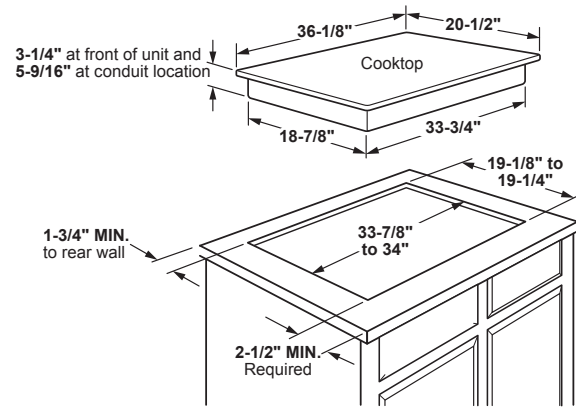

PP7036SJ/BM

GE Profile™ 36" Built-In Knob-Control Electric Cooktop

DIMENSIONS AND INSTALLATION INFORMATION (IN INCHES)

IMPORTANT: Requires a 5" free area between the bottom of the cooktop to any combustible material, i.e., shelving. Free area not required when installing wall oven underneath cooktop. Refer to installation instructions. Requires a 15" minimum from cooktop to adjacent overhead cabinets. Units are furnished with a 48" flexible armored cable.

NOTE: 36" Ribbon cooktops are approved for use over select GE 30" Single Wall Ovens and Warming Drawers. Refer to cooktop and wall oven/warming drawer installation instructions packed with product for current dimensional data. If installed with a GE Telescopic Downdraft System, consult both the cooktop and downdraft installation instructions packed with product before installing. Cooktop gas/electric supply may need to be re-routed to install downdraft. The countertop cutout requires 23-1/2" minimum flat countertop surface and 25" minimum total countertop depth. In addition, other clearances to front edge of the countertop must be considered. **Before installing, consult installation instructions packed with product for current dimensional data.**

APPROXIMATE COOKING DIMENSIONS

To insure accuracy, it is best to make a template when cutting the opening in the counter

13" MAX. depth of unprotected overhead cabinets (when no hood or microwave is installed)