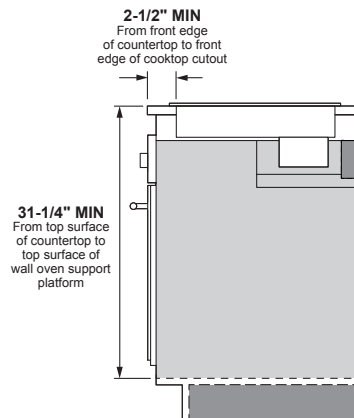

NOTE: 36" Ribbon cooktops are approved for use over select GE 30" Single Wall Ovens and Warming Drawers. Refer to cooktop and wall oven/warming drawer installation instructions packed with product for current dimensional data. If installed with a GE Telescopic Downdraft System, consult both the cooktop and downdraft installation instructions packed with product before installing. Cooktop gas/electric supply may need to be re-routed to install downdraft. The countertop cutout requires 23-1/2" minimum flat countertop surface and 25" minimum total countertop depth. In addition, other clearances to front edge of the countertop must be considered. **Before installing, consult installation instructions packed with product for current dimensional data.**

APPROXIMATE COOKING DIMENSIONS

To insure accuracy, it is best to make a template when cutting the opening in the counter

13" MAX. depth of unprotected overhead cabinets (when no hood or microwave is installed)

INSTALLATION ABOVE A WALL OVEN

VOLTAGE (60HZ AC)	240V	208V
CONNECTED LOAD (MAX.)	9.6kW	7.2kW
CURRENT DRAW (MAX.)	40.0 Amps	34.7 Amps
RECOMMENDED CIRCUIT BREAKER†	40 Amps	40 Amps

†NOTE: Check local codes for required breaker size.