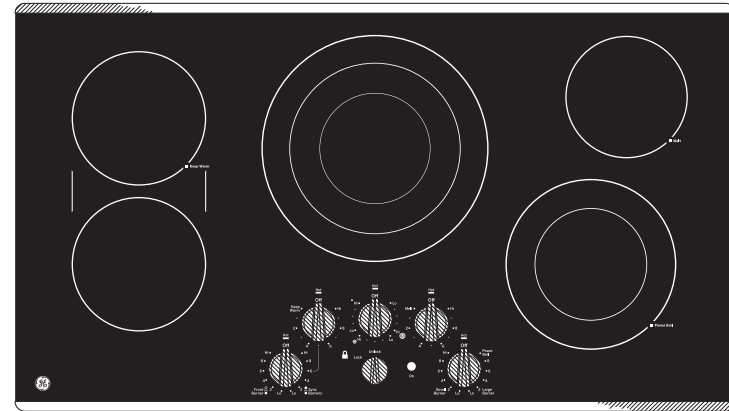

Red LED with black glass surface

Hot surface indicator lights

Cooktop "on" indicator light

Fit Guarantee

Model PP7036SJSS – Stainless steel

Model PP7036BMST – Black Stainless

*OPTIONAL STAINLESS STEEL CLAD ALUMINUM GRIDDLE