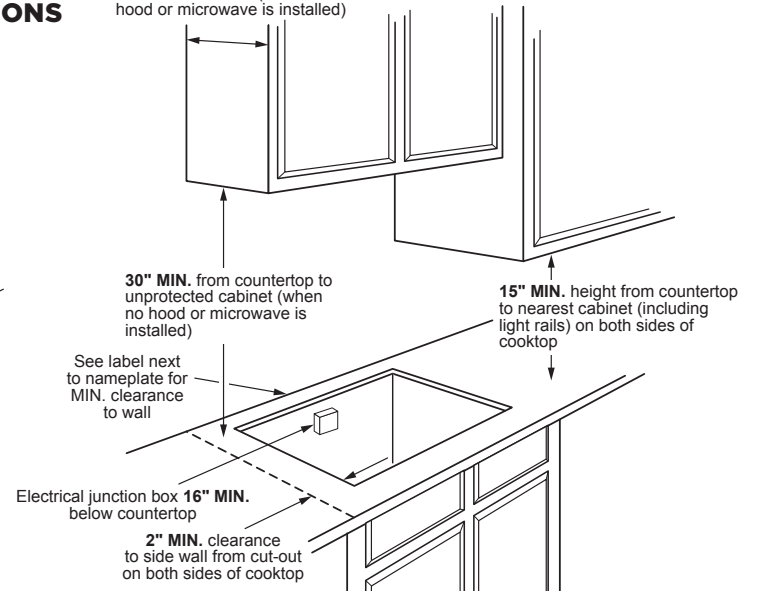

PP7036SJ/BM

GE Profile™ 36" Built-In Knob-Control Electric Cooktop

DIMENSIONS AND INSTALLATION INFORMATION (IN INCHES)

IMPORTANT: Requires a 5" free area between the bottom of the cooktop to any combustible material, i.e., shelving. Free area not required when installing wall oven underneath cooktop. Refer to installation instructions. Requires a 15" minimum from cooktop to adjacent overhead cabinets. Units are furnished with a 48" flexible armored cable.

NOTE: 36" Ribbon cooktops are approved for use over select GE 30" Single Wall Ovens and Warming Drawers. Refer to cooktop and wall oven/warming drawer installation instructions packed with product for current dimensional data. If installed with a GE Telescopic Downdraft System, consult both the cooktop and downdraft installation instructions packed with product before installing. Cooktop gas/electric supply may need to be re-routed to install downdraft. The countertop cutout requires 23-1/2" minimum flat countertop surface and 25" minimum total countertop depth. In addition, other clearances to front edge of the countertop must be considered. **Before installing, consult installation instructions packed with product for current dimensional data.**

APPROXIMATE COOKING DIMENSIONS

To insure accuracy, it is best to make a template when cutting the opening in the counter

13" MAX. depth of unprotected overhead cabinets (when no hood or microwave is installed)