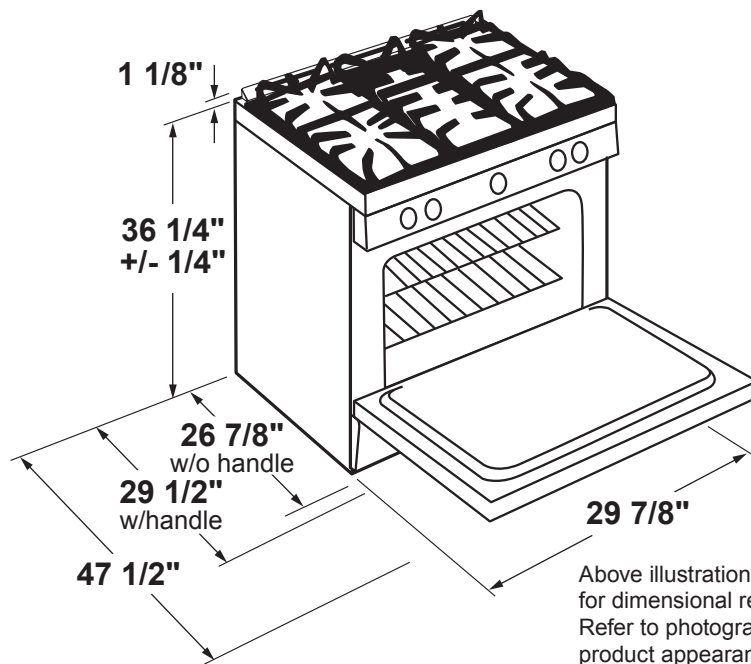

JGS760DP/EP/SP/FP

GE® 30" Slide-In Front-Control Convection Gas Range with No Preheat Air Fry

DIMENSIONS AND INSTALLATION INFORMATION (IN INCHES)

NOTE: Door handle protrudes 3" from door face.
Cabinets and drawers on adjacent 45° and 90° walls should be placed to avoid interference with the handle.

NOTE: Cabinets installed adjacent to slide-in ranges must have an adhesion spec of at least 194° temperature rating.

INSTALLATION INFORMATION: Before installing, consult installation instructions packed with product for current dimensional data.

For all installations, install the required rear trim to back of range with 4 screws provided.