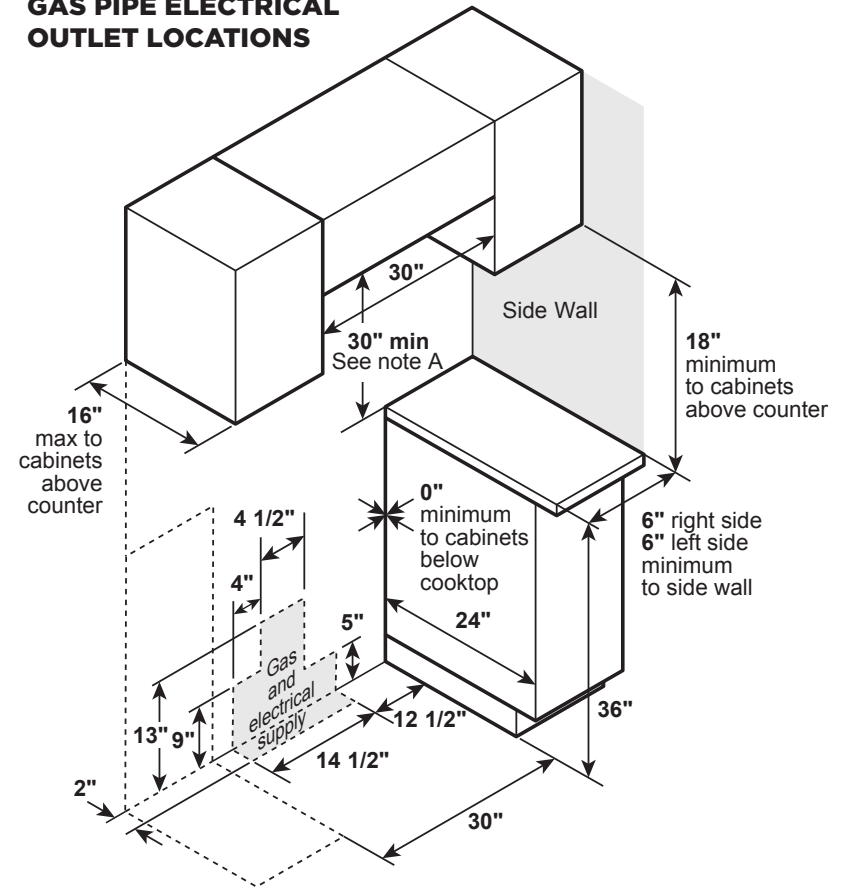

GAS PIPE ELECTRICAL OUTLET LOCATIONS

Note A: 30" Minimum to bare cabinet, see installation instructions heights less than 30"

For answers to your Monogram, GE Café™, GE Profile™ or GE Appliances product questions, visit our website at geappliances.com or call GE Answer Center® Service, 800.626.2000.