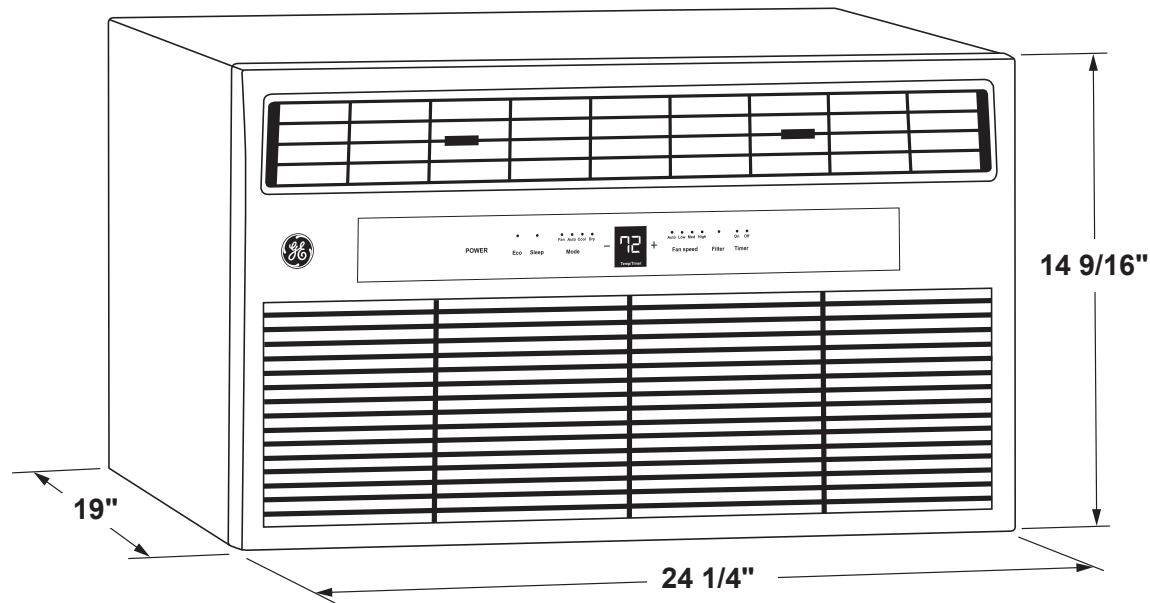

AKCQ08ACH

GE® 115 Volt Built-in Cool-only Room Air Conditioner

WALL CASE DIMENSIONS AND INSTALLATION INFORMATION (IN INCHES)

NOTE: When installing slide-out chassis units in through-the-wall applications, keep louvers free. Do not restrict air flow areas.

Listed by Underwriters Laboratories

Specification Revised 9/21

AKCQ08ACH

GE® 115 Volt Built-in Cool-only Room Air Conditioner

DIMENSIONS (IN INCHES)

INSTALLATION INFORMATION: A finished opening of 25-7/8" x 15-3/8" clear of intrusions is required. Keep clearance of 4" from side walls. Brick veneer or frame walls should have wood studding surrounding case to provide firm anchoring with screws. Sleeve (not included) can be fastened directly to brick or block walls with screws sunk in lead expansion shields.

NOTE: Wall sleeve should be caulked on all four sides on both the interior and exterior side of the building.

RAB24 – Quick Snap wall sleeve of galvanized steel and color matched enamel finish. Compatible with RADIO drain kit. Provide firm anchoring with screws.