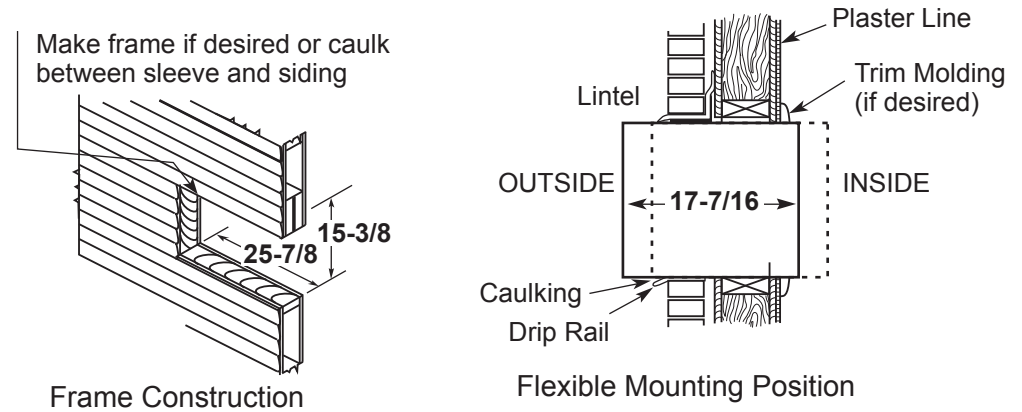

AKCQ08ACH

GE® 115 Volt Built-in Cool-only Room Air Conditioner

DIMENSIONS (IN INCHES)

INSTALLATION INFORMATION: A finished opening of 25-7/8" x 15-3/8" clear of intrusions is required. Keep clearance of 4" from side walls. Brick veneer or frame walls should have wood studding surrounding case to provide firm anchoring with screws. Sleeve (not included) can be fastened directly to brick or block walls with screws sunk in lead expansion shields.

NOTE: Wall sleeve should be caulked on all four sides on both the interior and exterior side of the building.

RAB24 – Quick Snap wall sleeve of galvanized steel and color matched enamel finish. Compatible with RADIO drain kit. Provide firm anchoring with screws.

NOTE: Stamped exterior grille is included with unit chassis

For answers to your Monogram, GE Café™, GE Profile™ or GE Appliances product questions, visit our website at geappliances.com or call GE Answer Center® Service, 800.626.2000.

Total volume and shelf area are calculated by the Association of Home Appliance Manufacturers' standards.

Listed by Underwriters Laboratories