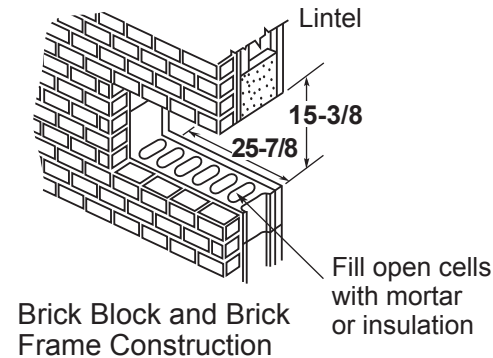

AKCQ08ACH

GE® 115 Volt Built-in Cool-only Room Air Conditioner

DIMENSIONS (IN INCHES)

INSTALLATION INFORMATION: A finished opening of 25-7/8" x 15-3/8" clear of intrusions is required. Keep clearance of 4" from side walls. Brick veneer or frame walls should have wood studding surrounding case to provide firm anchoring with screws. Sleeve (not included) can be fastened directly to brick or block walls with screws sunk in lead expansion shields.

NOTE: Wall sleeve should be caulked on all four sides on both the interior and exterior side of the building.

RAB24 – Quick Snap wall sleeve of galvanized steel and color matched enamel finish. Compatible with RADIO drain kit. Provide firm anchoring with screws.

NOTE: Stamped exterior grille is included with unit chassis

For answers to your Monogram, GE Café™, GE Profile™ or GE Appliances product questions, visit our website at geappliances.com or call GE Answer Center® Service, 800.626.2000.

Total volume and shelf area are calculated by the Association of Home Appliance Manufacturers' standards.

Listed by Underwriters Laboratories