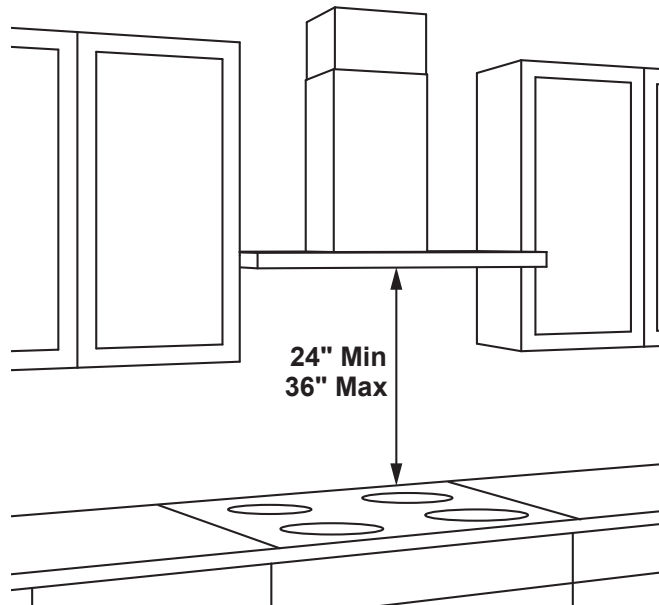

OPTIONAL ACCESSORIES

UX12DC9SLSS/BLTS – 12(ft.) Ceiling Duct Cover Kit
Max ceiling height installation with kit – 12'-0" (36" hood spacing)

UX14DC9SLSS/BLTS – 14(ft.) Ceiling Duct Cover Kit
Max ceiling height installation with kit – 14'-0"

UXCF91 – Charcoal Filter (needed if used in recirculation mode)

UXRC1 – Remote Control (Wireless)

AMP RATING	
120V	TBD

36" models require a 36"-wide opening
*The supplied duct cover fits 7'-7" to 10'-6" ceiling heights
(12' ceiling height with optional high ceiling kit UX12DC9SLSS/UX12DC9BLTS)
(14' ceiling height with optional high ceiling kit UX14DC9SLSS/UX14DC9BLTS)