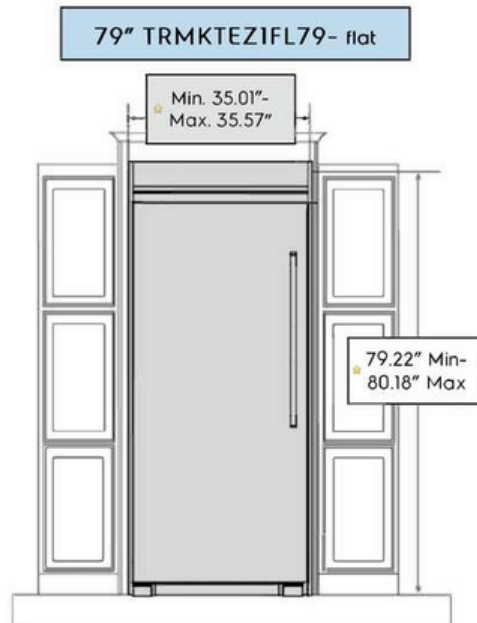

PFU19F8WF

Version : 10/21

75" TRMKTEZ2FL75- flat

Min. 68.01"- Max. 68.57"

75.21" Min-
76.17" Max

Recommended cutout size for kitchen cabinets:

Height: 75" +/- 0.06"
Width: 66.25" +/- 0.032"
Depth: 25.25" minimum

79" TRMKTEZ2FL79- flat

Min. 68.01"- Max. 68.57"

79.22" Min-
80.18" Max

Recommended cutout size for kitchen cabinets:

Height: 79" +/- 0.06"
Width: 66.25" +/- 0.032"
Depth: 25.25" minimum

79" TRMKTEZ2LV79-louvered

Min. 68.01"-
Max. 68.57"

79.22" Min-
80.18" Max

Recommended cutout size for kitchen cabinets:

Height: 79" +/- 0.06"
Width: 66.25" +/- 0.032"
Depth: 25.25" minimum

79" TRMKTEZ1FL79- flat

Min. 35.01"-
Max. 35.57"

79.22" Min-
80.18" Max

Recommended cutout size for kitchen cabinets:

Height: 79" +/- 0.06"
Width: 33" +/- 0.032"
Depth: 25.25" minimum

* Denotes trim kit dimensions only

** For replacement business, we can accommodate a 66" cutout width, but it will be a very tight fit.