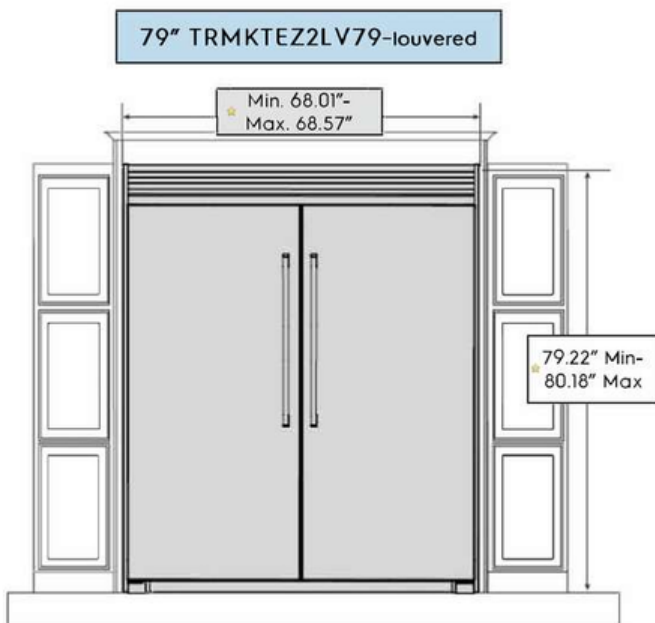

PFU19F8WF

Version : 10/21

75" TRMKTEZ2FL75- flat

Min. 68.01"- Max. 68.57"

75.21" Min-
76.17" Max

Recommended cutout size for kitchen cabinets:

Height: 75" +/- 0.06"
Width: 66.25" +/- 0.032"
Depth: 25.25" minimum

79" TRMKTEZ2FL79- flat

Min. 68.01"- Max. 68.57"

79.22" Min-
80.18" Max

Recommended cutout size for kitchen cabinets:

Height: 79" +/- 0.06"
Width: 66.25" +/- 0.032"
Depth: 25.25" minimum

79" TRMKTEZ2LV79-louvered