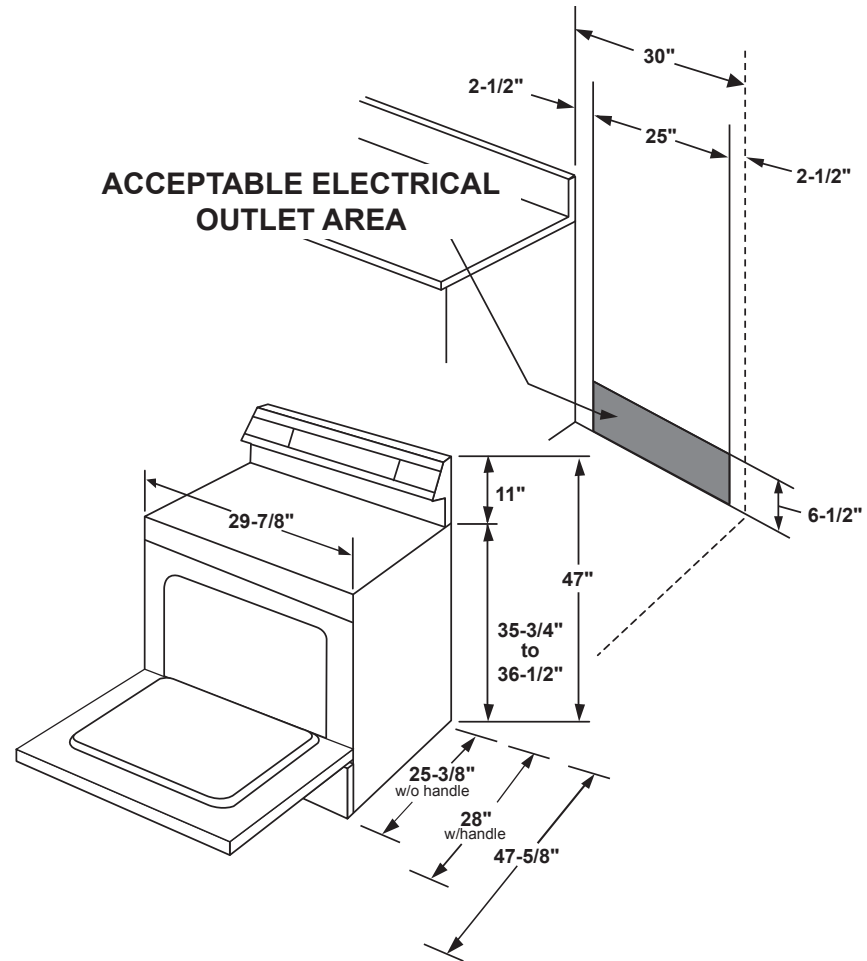

JB655EK/SK/FK/YK/DK

GE® 30" Free-Standing Electric Range

DIMENSIONS AND INSTALLATION INFORMATION (IN INCHES)

RECEPTACLE LOCATIONS: Locally approved flexible service cord or conduit must be used because terminals are not accessible after range installation. See shaded area in drawing for location of electrical outlet box. Recommended outlet locations allow range to be installed directly against wall.

NOTE: This appliance has been approved for 0" spacing to adjacent surfaces above the cooktop. However, a 6" minimum spacing to surfaces less than 15" above the cooktop and adjacent cabinet is recommended to reduce exposure to steam, grease splatter and heat.

INSTALLATION INFORMATION: Before installing, consult installation instructions for current dimensional data and additional requirements.

KW RATING	
240V	12.5
208V	9.4
BREAKER SIZE	
240V	40 Amps[†]
208V	40 Amps[†]

NOTE: Check local codes for required breaker size.

For answers to your Monogram, GE Café™, GE Profile™ or GE Appliances product questions, visit our website at geappliances.com or call GE Answer Center® Service, 800.626.2000.

Listed by Underwriters Laboratories