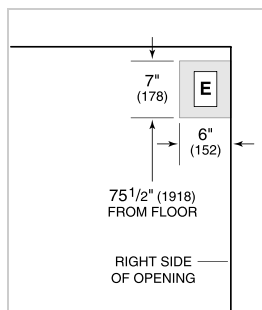

## HANDLE OPTIONS

PRO

TUBULAR

**PRODUCT SPECIFICATIONS**

Model	CL3050W/S
Dimensions	30"W x 84"H x 24"D
Door Clearance	31 3/4"
Electrical Supply	115 VAC, 60 Hz
Electrical Service	15 amp dedicated circuit
Wine Storage Capacity	146 Bottles

**ELECTRICAL**

NOTE: Dimensions in parenthesis are in millimeters unless otherwise specified

**INTERIOR VIEW**

This illustration is intended for interior reference only and may not represent the exterior of the model being specified.

**DIMENSIONS**

**STANDARD INSTALLATION**

NOTE: 3 1/2" (89) finished returns will be visible and should be finished to match cabinetry. Shaded line represents profile of unit.