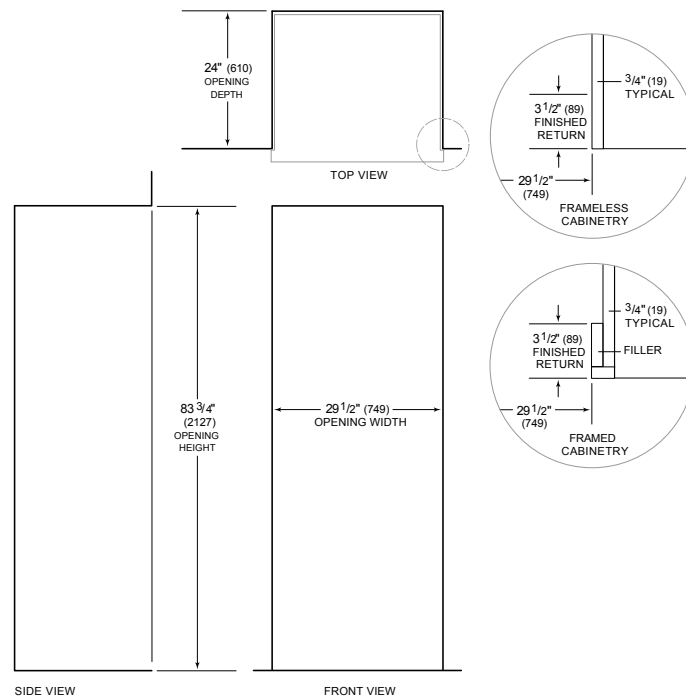

## HANDLE OPTIONS

PRO

TUBULAR

**PRODUCT SPECIFICATIONS**

Model	CL3050W/S
Dimensions	30"W x 84"H x 24"D
Door Clearance	31 3/4"
Electrical Supply	115 VAC, 60 Hz
Electrical Service	15 amp dedicated circuit
Wine Storage Capacity	146 Bottles

**ELECTRICAL**

NOTE: Dimensions in parenthesis are in millimeters unless otherwise specified

**INTERIOR VIEW**

This illustration is intended for interior reference only and may not represent the exterior of the model being specified.

**DIMENSIONS**

**STANDARD INSTALLATION**

NOTE: 3 1/2" (89) finished returns will be visible and should be finished to match cabinetry. Shaded line represents profile of unit.