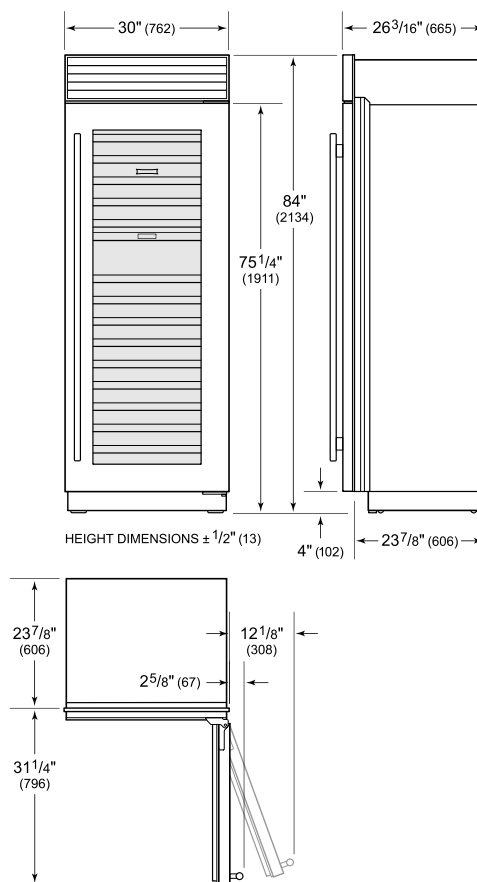

## HANDLE OPTIONS

PRO

TUBULAR

**PRODUCT SPECIFICATIONS**

Model	CL3050W/S
Dimensions	30"W x 84"H x 24"D
Door Clearance	31 3/4"
Electrical Supply	115 VAC, 60 Hz
Electrical Service	15 amp dedicated circuit
Wine Storage Capacity	146 Bottles

**ELECTRICAL**

NOTE: Dimensions in parenthesis are in millimeters unless otherwise specified

**INTERIOR VIEW**

This illustration is intended for interior reference only and may not represent the exterior of the model being specified.

**DIMENSIONS**

**STANDARD INSTALLATION**

NOTE: 3 1/2" (89) finished returns will be visible and should be finished to match cabinetry. Shaded line represents profile of unit.