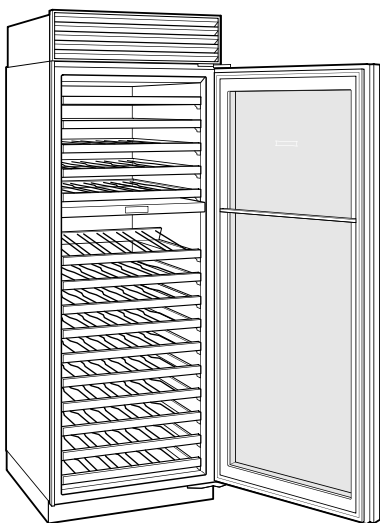

Full-extension wine racks provide easy access to standard-size bottles, half bottles, and magnums without agitating others

UV-resistant glass door shields wine from harmful light

Inventory tile system aids collection organization

## ACCESSORIES

90° Door Stop

Bulk Storage Drawer

Dessert Wine Rack

Dual Installation Kit

Dual Installation Kit with 60" Pro Louvered Grille

Lock Kit

Wine Inventory Tiles

## HANDLE OPTIONS

PRO

TUBULAR

**PRODUCT SPECIFICATIONS**

Model	CL3050W/S
Dimensions	30"W x 84"H x 24"D
Door Clearance	31 3/4"
Electrical Supply	115 VAC, 60 Hz
Electrical Service	15 amp dedicated circuit
Wine Storage Capacity	146 Bottles

**ELECTRICAL**

NOTE: Dimensions in parenthesis are in millimeters unless otherwise specified

**INTERIOR VIEW**

This illustration is intended for interior reference only and may not represent the exterior of the model being specified.