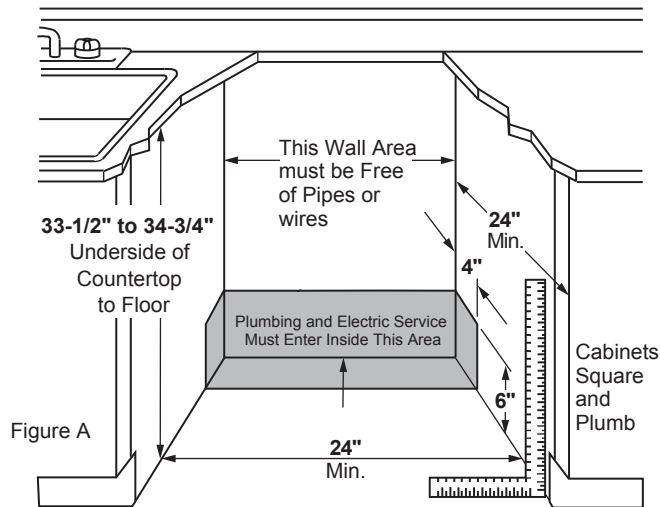

GDT535PGR/PSR

GE® Plastic Interior Dishwasher with Top Controls

DIMENSIONS AND INSTALLATION INFORMATION (IN INCHES)

ELECTRICAL RATING

Voltage AC.....	120
Hertz.....	60
Total connected load amperage.....	7.1
Calrod® heater watts max.....	800/500

For use on adequately wired 120-volt, 15-amp circuit having 2-wire service with a separate ground wire. This appliance must be grounded for safe operation.

INSTALLATION INFORMATION: Before installing, consult installation instructions packed with product for current dimensional data.