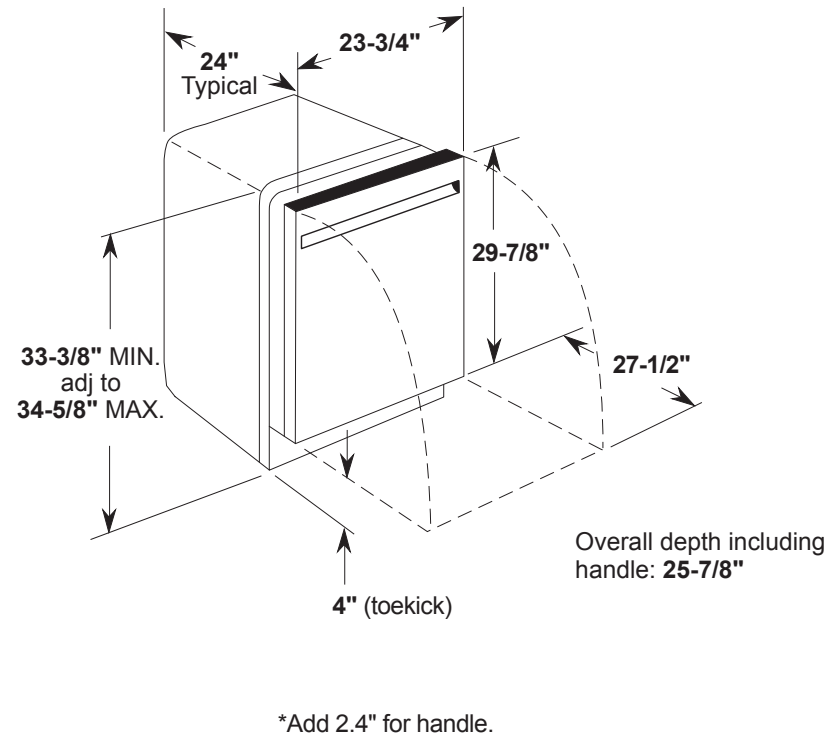

GDT535PGR/PSR

GE® Plastic Interior Dishwasher with Top Controls

DIMENSIONS AND INSTALLATION INFORMATION (IN INCHES)

ELECTRICAL RATING

Voltage AC.....	120
Hertz.....	60
Total connected load amperage.....	7.1
Calrod® heater watts max.....	800/500

For use on adequately wired 120-volt, 15-amp circuit having 2-wire service with a separate ground wire. This appliance must be grounded for safe operation.

INSTALLATION INFORMATION: Before installing, consult installation instructions packed with product for current dimensional data.