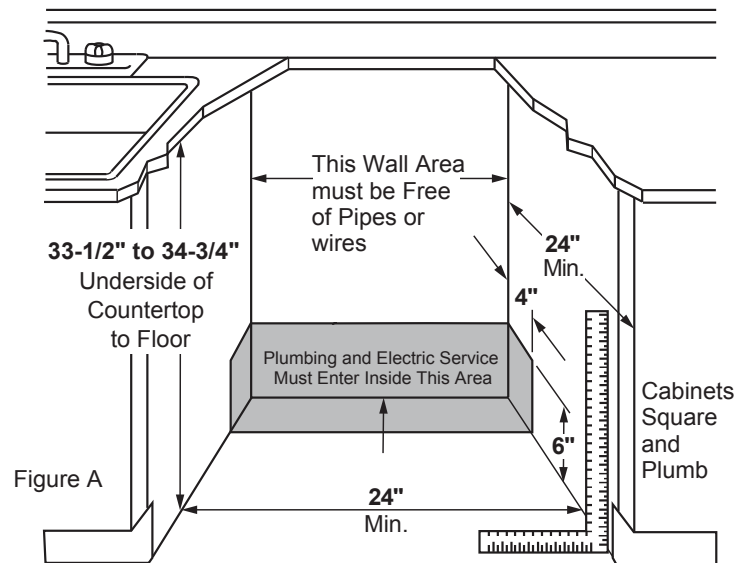

GDF511PSR/PGR

GE® Dishwasher with Front Controls with Power Cord

DIMENSIONS AND INSTALLATION INFORMATION (IN INCHES)

ELECTRICAL RATING

Voltage AC.....	120
Hertz.....	60
Total connected load amperage.....	7.1
Calrod® heater watts max.....	800/500

For use on adequately wired 120-volt, 15-amp circuit having 2-wire service with a separate ground wire. This appliance must be grounded for safe operation.

INSTALLATION INFORMATION: Before installing, consult installation instructions packed with product for current dimensional data.