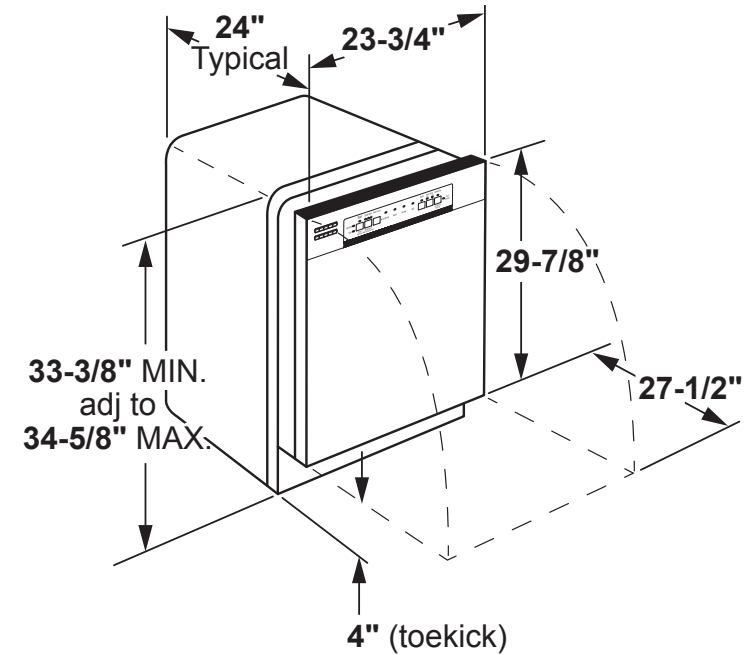

GDF511PSR/PGR

GE® Dishwasher with Front Controls with Power Cord

DIMENSIONS AND INSTALLATION INFORMATION (IN INCHES)

ELECTRICAL RATING

Voltage AC.....	120
Hertz.....	60
Total connected load amperage.....	7.1
Calrod® heater watts max.....	800/500

For use on adequately wired 120-volt, 15-amp circuit having 2-wire service with a separate ground wire. This appliance must be grounded for safe operation.

INSTALLATION INFORMATION: Before installing, consult installation instructions packed with product for current dimensional data.