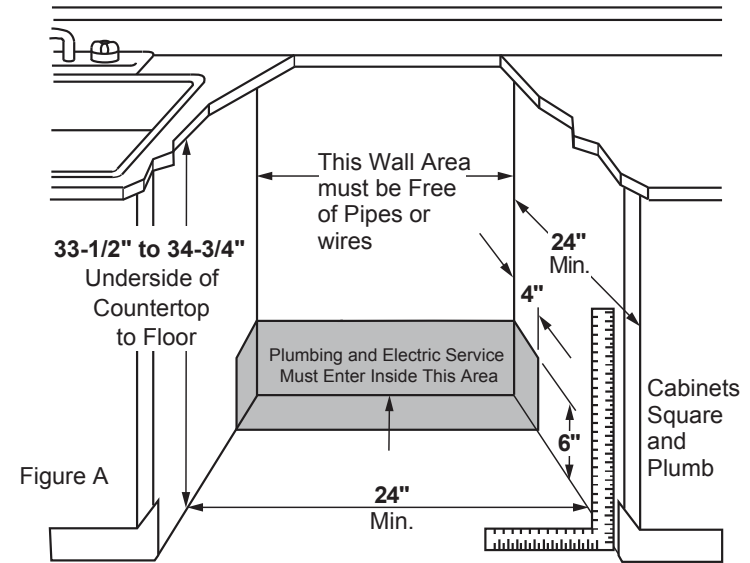

GDF535PSR/PGR

GE® Dishwasher with Front Controls

DIMENSIONS AND INSTALLATION INFORMATION (IN INCHES)

ELECTRICAL RATING

Voltage AC.....	120
Hertz.....	60
Total connected load amperage.....	7.1
Calrod® heater watts max.....	800/500

For use on adequately wired 120-volt, 15-amp circuit having 2-wire service with a separate ground wire. This appliance must be grounded for safe operation.

INSTALLATION INFORMATION: Before installing, consult installation instructions packed with product for current dimensional data.