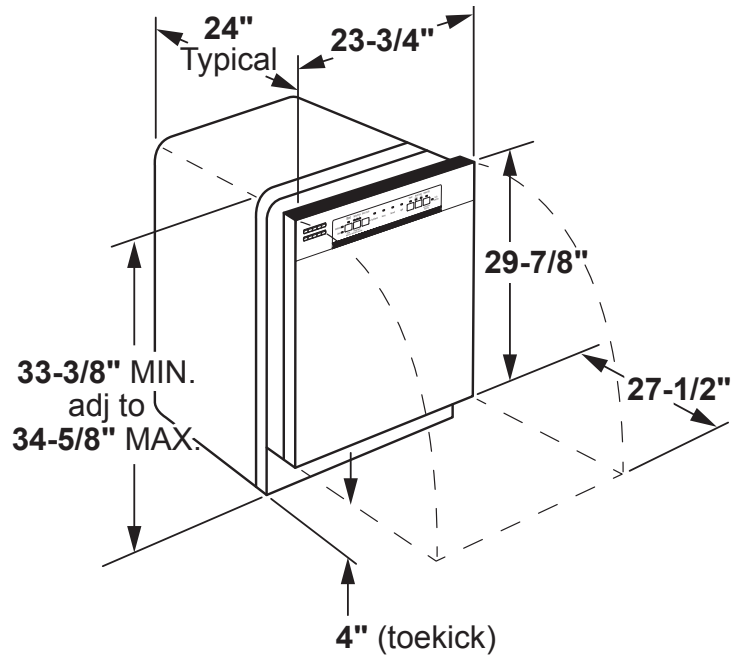

GDF535PSR/PGR

GE® Dishwasher with Front Controls

DIMENSIONS AND INSTALLATION INFORMATION (IN INCHES)

ELECTRICAL RATING

Voltage AC.....	120
Hertz.....	60
Total connected load amperage.....	7.1
Calrod® heater watts max.....	800/500

For use on adequately wired 120-volt, 15-amp circuit having 2-wire service with a separate ground wire. This appliance must be grounded for safe operation.

INSTALLATION INFORMATION: Before installing, consult installation instructions packed with product for current dimensional data.