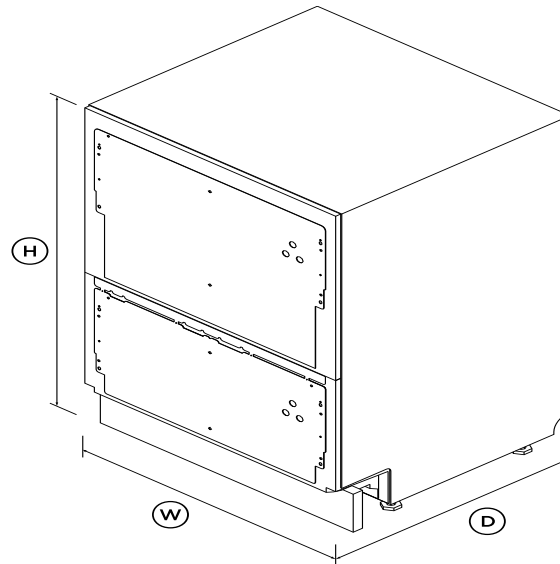

Integrated Double DishDrawer™ Dishwasher, Tall, Sanitize

series 11 | Integrated

Panel Ready

Integrates seamlessly into kitchen cabinetry. Each drawer features a premium stainless steel interior and operates independently, for flexible washing.

- Wi-Fi capability and a SmartHQ™ app for remote control and notifications

DIMENSIONS

Height	34 - 36 3/8"
Width	23 9/16"
Depth	22 1/2"

FEATURES & BENEFITS

Seamless integration

Install your DishDrawer™ Dishwasher into an existing kitchen space or integrate into kitchen cabinetry. The touch-sensitive control panel is located inside this Integrated model, leaving an uninterrupted exterior that blends seamlessly with surrounding cabinetry.