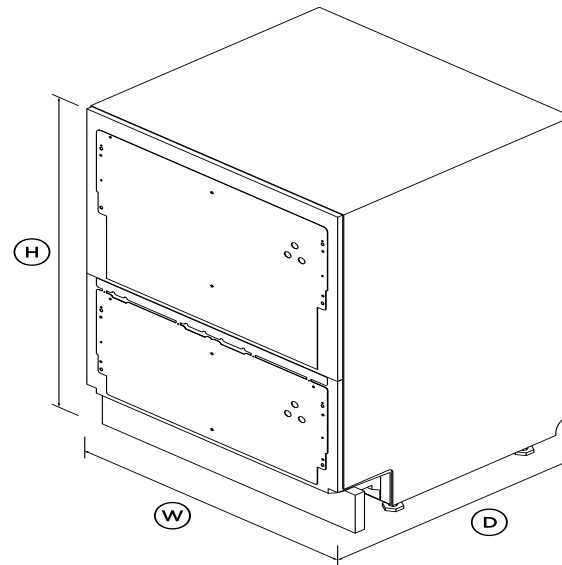

Integrated Double DishDrawer™ Dishwasher, Tall, Sanitize

series 11 | Integrated

Panel Ready

Integrates seamlessly into kitchen cabinetry. Each drawer features a premium stainless steel interior and operates independently, for flexible washing.

- Wi-Fi capability and a SmartHQ™ app for remote control and notifications

DIMENSIONS

Height	34 - 36 3/8"
Width	23 9/16"
Depth	22 1/2"

FEATURES & BENEFITS

Seamless integration

Install your DishDrawer™ Dishwasher into an existing kitchen space or integrate into kitchen cabinetry. The touch-sensitive control panel is located inside this Integrated model, leaving an uninterrupted exterior that blends seamlessly with surrounding cabinetry.