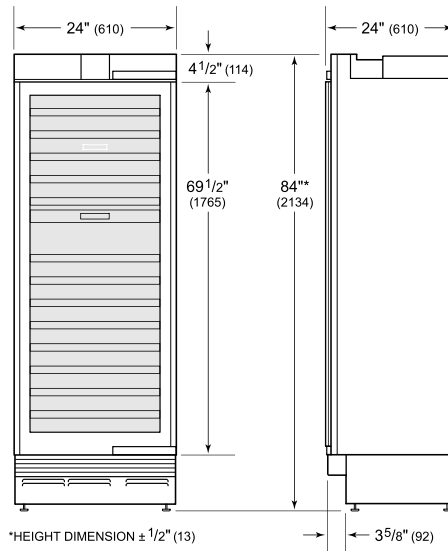

DIMENSIONS

*HEIGHT DIMENSION ± 1/2" (13)