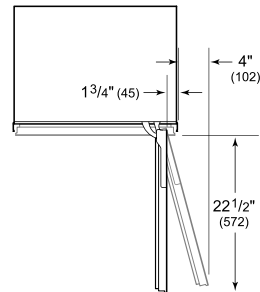

PRODUCT SPECIFICATIONS

Model	DEC2450W
Dimensions	24"W x 84"H x 24"D
Door Clearance	22 1/2"
Weight	410 lbs
Electrical Supply	115 VAC, 60 Hz
Electrical Service	15 amp dedicated circuit
Wine Storage Capacity	102 Bottles

ELECTRICAL

NOTE: The electrical outlet must be positioned with the grounding prong to the right of the thinner blades.

PANEL SPECIFICATIONS For complete panels specifications including width/height, weight requirements and thickness requirements visit subzero-wolf.com/reveal.

NOTE: Dimensions in parenthesis are in millimeters unless otherwise specified

INTERIOR VIEW

This illustration is intended for interior reference only and may not represent the exterior of the model being specified.

DIMENSIONS

*HEIGHT DIMENSION ± 1/2" (13)

STANDARD INSTALLATION

SIDE VIEW

FRONT VIEW