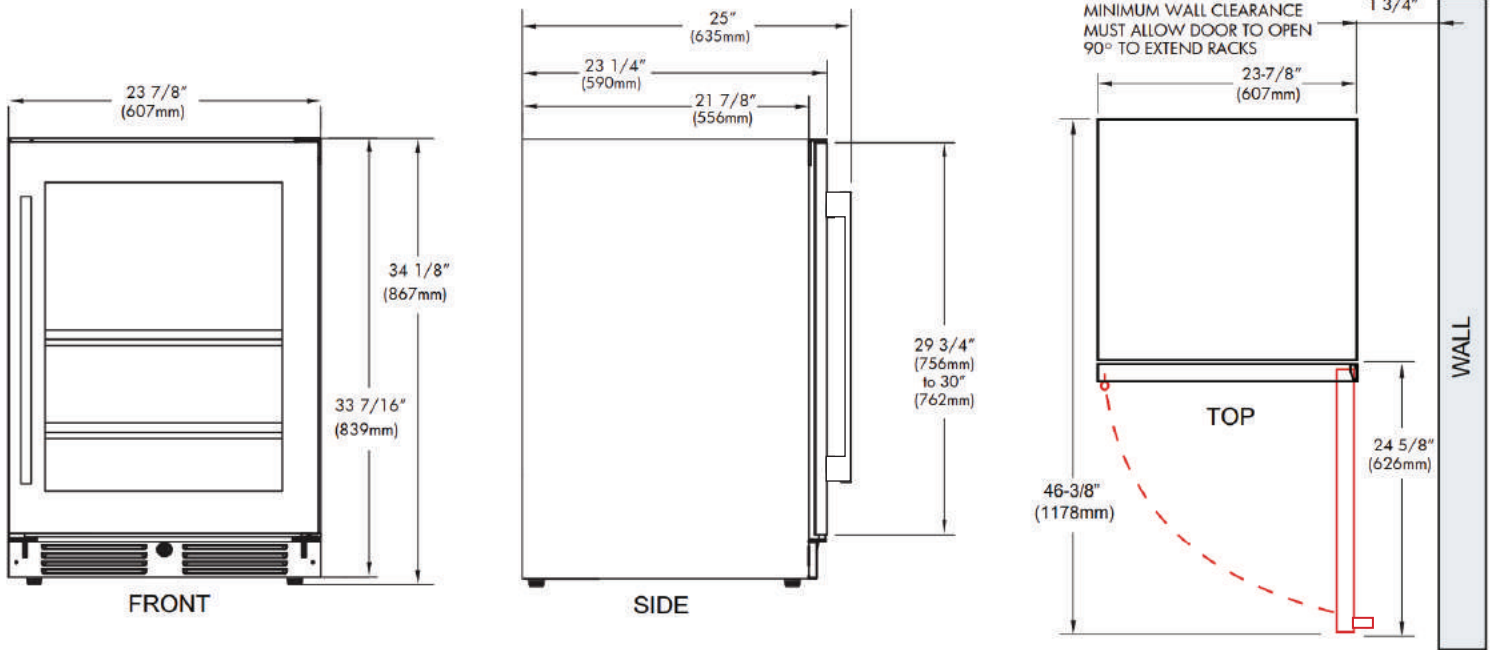

XOU24BCGB
24" BEVERAGE CENTER

LIFESTYLE REFRIGERATION

XOU24BCGB

- Fully Extending Glass Shelves
- Tri-Color Interior LED Lighting
- Designer Black Glass Finish

24" UNDERCOUNTER BEVERAGE CENTER

Store up to 145 (12oz) cans at a frosty 34° to 50° F and still find just what you are looking for. The clear glass shelves fully extend while fully loaded enabling you to see the entire contents at a glance. No more fumbling around or emptying the unit to find what you want.

And because beverages come in all shapes and sizes, the shelves of your XO beverage center can quickly adjust to 15 different levels.

WORLD CLASS SERVICE | COMPREHENSIVE WARRANTIES

OUR LASTING COMMITMENT TO YOU

*Specify **R** for right hand hinge - or - **L** for left hand hinge

FEATURES

CAPACITY

Full extension clear glass shelves hold 145 (12oz) cans at 34° to 50° F

FEATURES

- Secure door lock
- Non- reversible door - specify right or left hinge
- Library quiet 39 dBA operation
- Elegant tri-color interior illumination
- Removable 6 bottle wine rack
- Intuitive digital touch controls
- 6-1/2' Power Cord with low profile 90 flat plug
- Low E Glass blocks harmful UV light
- Alarm Functions
- Energy Saver and Sabbath Mode

SPECIFICATIONS

ELECTRICAL	120V 60HZ 4.35 AMP*
DIMENSIONS	H 34 1/8" W 23 7/8" D 23 1/4"
ROUGH IN	H 34 1/4" min W 24" D 24"
REFRIGERANT	R600A
WEIGHT	149 lbs

NEW

Modern Design Flat Handle

Includes Removable 6 Bottle Wine Rack