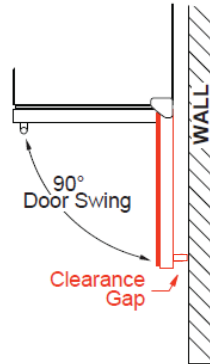

*Specify **R** for right hand hinge - or - **L** for left hand hinge

FEATURES

CAPACITY

Full extension clear glass shelves hold 145 (12oz) cans at 34° to 50° F

FEATURES

- Secure door lock
- Non- reversible door - specify right or left hinge
- Library quiet 39 dBA operation
- Elegant tri-color interior illumination
- Removable 6 bottle wine rack
- Intuitive digital touch controls
- 6-1/2' Power Cord with low profile 90 flat plug
- Low E Glass blocks harmful UV light
- Alarm Functions
- Energy Saver and Sabbath Mode

SPECIFICATIONS

ELECTRICAL	120V 60HZ 4.35 AMP*
DIMENSIONS	H 34 1/8" W 23 7/8" D 23 1/4"
ROUGH IN	H 34 1/4" min W 24" D 24"
REFRIGERANT	R600A
WEIGHT	149 lbs

NEW

Modern Design Flat Handle

Includes Removable 6 Bottle Wine Rack

ROUGH IN DIMENSIONS

ALL XO UNDERCOUNTER UNITS ARRIVE PRE-WIRED WITH LOW PROFILE PLUGS FOR EASY INSTALLATION

NEED MORE SPACE - CUT INTO AN ADJOINING CABINET TO REACH AN OUTLET THERE

WHEN INSTALLING WITH THE HINGE SIDE NEXT TO A WALL - LEAVE 1-3/4" CLEARANCE GAP FOR CABINET HANDLES