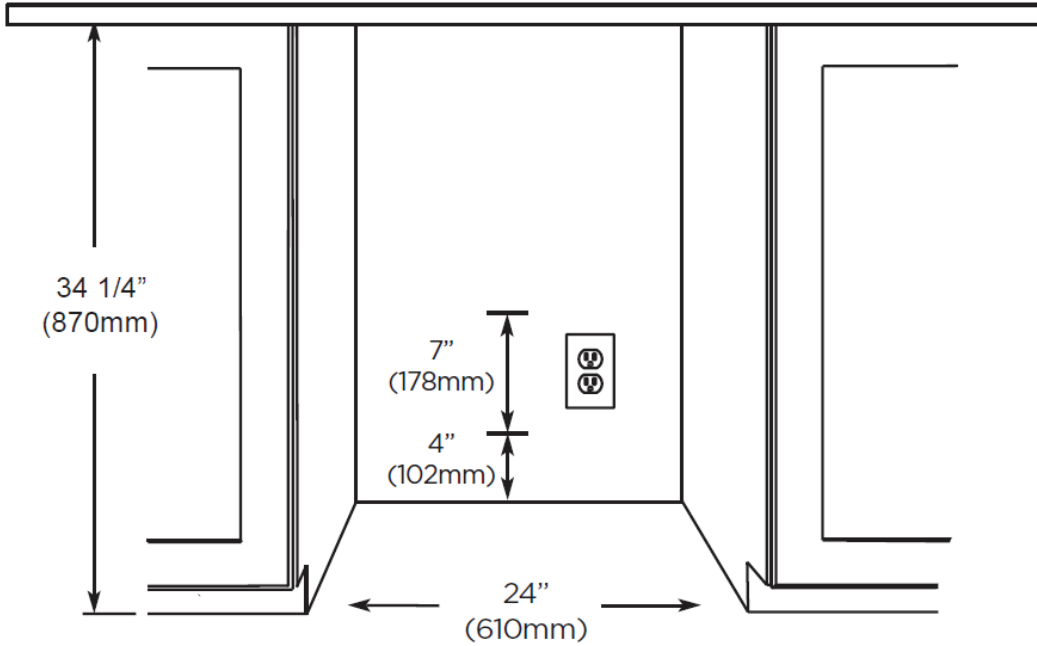

*Specify **R** for right hand hinge - or - **L** for left hand hinge

FEATURES

CAPACITY

Full extension clear glass shelves hold 145 (12oz) cans at 34° to 50° F

FEATURES

- Secure door lock
- Non- reversible door - specify right or left hinge
- Library quiet 39 dBA operation
- Elegant tri-color interior illumination
- Removable 6 bottle wine rack
- Intuitive digital touch controls
- 6-1/2' Power Cord with low profile 90 flat plug
- Low E Glass blocks harmful UV light
- Alarm Functions
- Energy Saver and Sabbath Mode

SPECIFICATIONS

ELECTRICAL	120V 60HZ 4.35 AMP*
DIMENSIONS	H 34 1/8" W 23 7/8" D 23 1/4"
ROUGH IN	H 34 1/4" min W 24" D 24"
REFRIGERANT	R600A
WEIGHT	149 lbs

NEW

Modern Design Flat Handle

Includes Removable 6 Bottle Wine Rack

ROUGH IN DIMENSIONS

ALL XO UNDERCOUNTER UNITS ARRIVE PRE-WIRED WITH LOW PROFILE PLUGS FOR EASY INSTALLATION

NEED MORE SPACE - CUT INTO AN ADJOINING CABINET TO REACH AN OUTLET THERE

WHEN INSTALLING WITH THE HINGE SIDE NEXT TO A WALL - LEAVE 1-3/4" CLEARANCE GAP FOR CABINET HANDLES