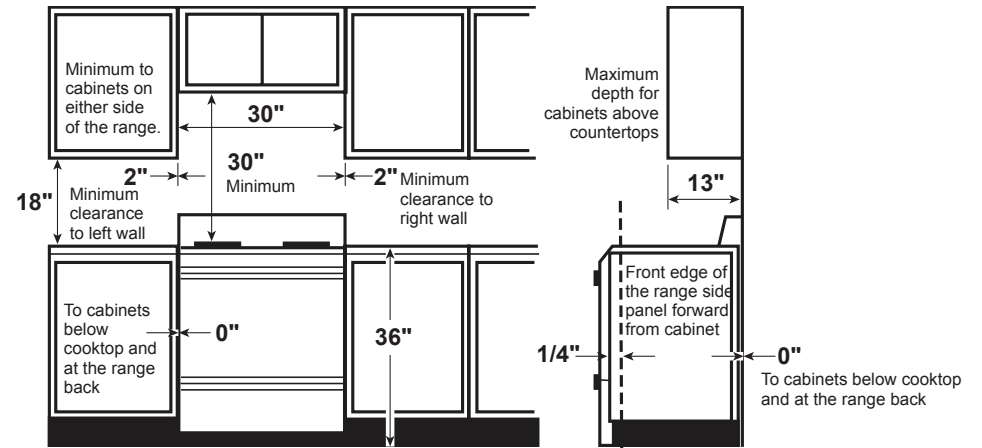

For answers to your Monogram, GE Café™, GE Profile™ or GE Appliances product questions, visit our website at geappliances.com or call GE Answer Center® Service, 800.626.2000.