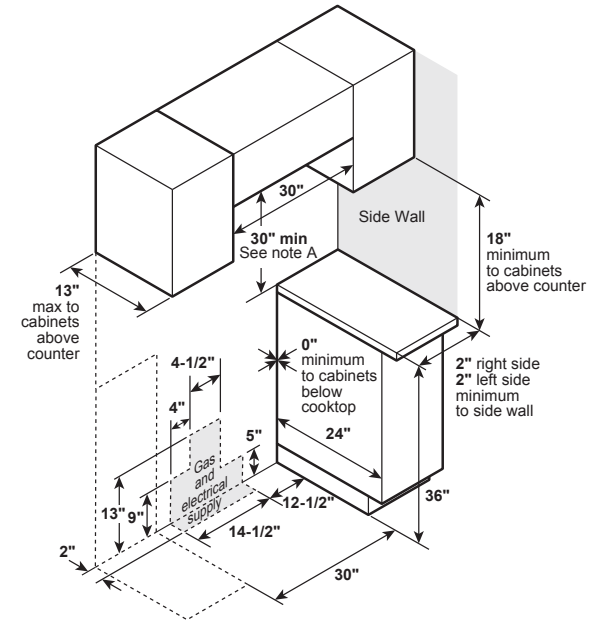

GAS PIPE AND ELECTRICAL OUTLET LOCATIONS

Note A: 30" Minimum to bare cabinet, see installation instructions heights less than 30"