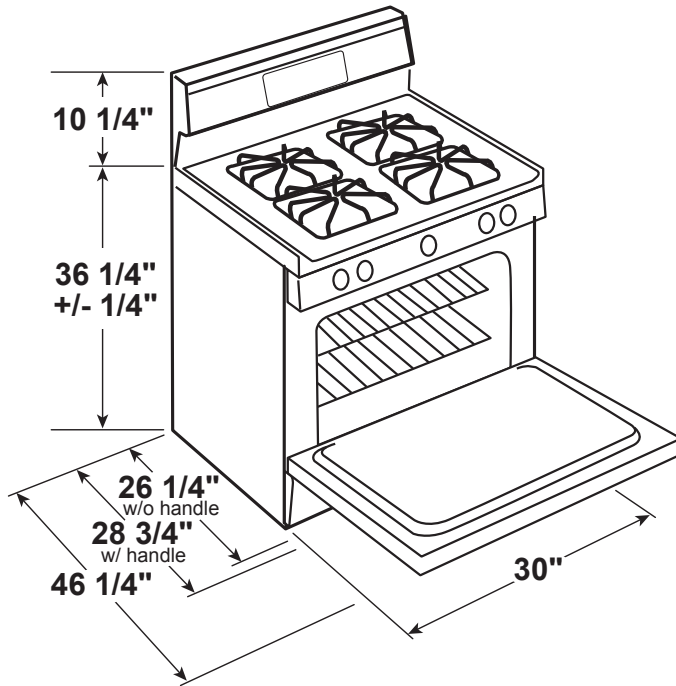

JGBS61RP/DP

GE® 30" Free-Standing Gas Range

DIMENSIONS AND INSTALLATION INFORMATION (IN INCHES)

ELECTRICAL RATING: 120V, 60Hz, 15A

INSTALLATION INFORMATION: Before installing, consult installation instructions packed with product for current dimensional data.