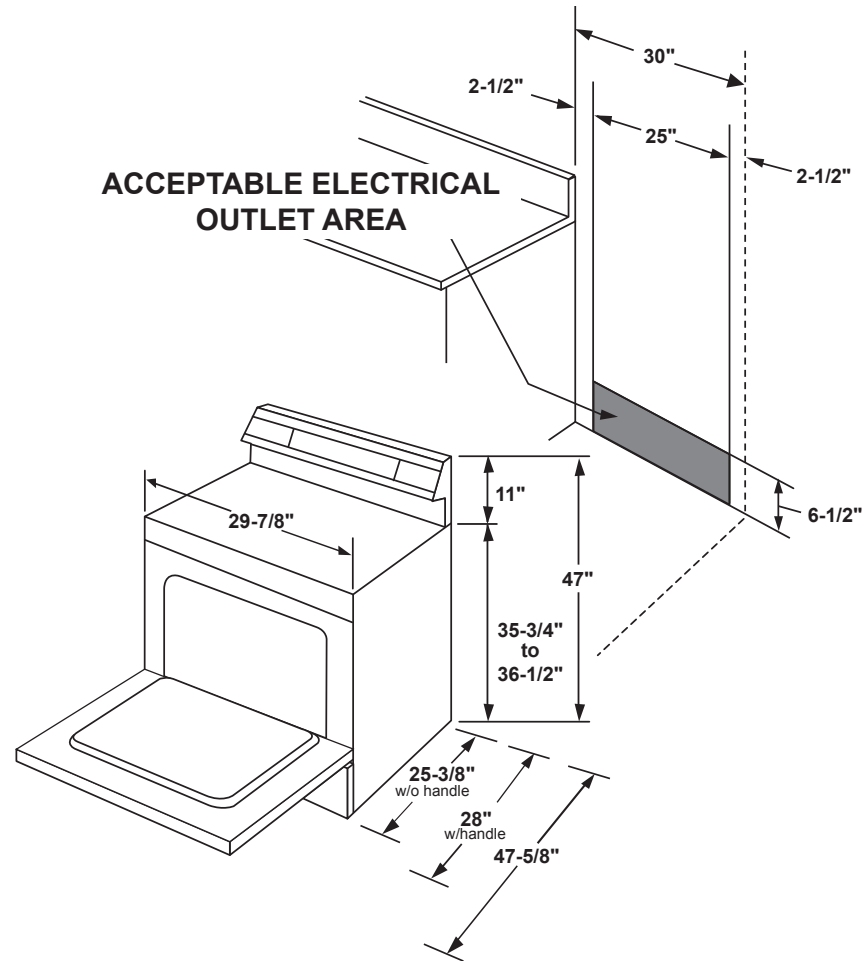

JB655EK/SK/FK/YK/DK

GE® 30" Free-Standing Electric Range

DIMENSIONS AND INSTALLATION INFORMATION (IN INCHES)

RECEPTACLE LOCATIONS: Locally approved flexible service cord or conduit must be used because terminals are not accessible after range installation. See shaded area in drawing for location of electrical outlet box. Recommended outlet locations allow range to be installed directly against wall.

NOTE: This appliance has been approved for 0" spacing to adjacent surfaces above the cooktop. However, a 6" minimum spacing to surfaces less than 15" above the cooktop and adjacent cabinet is recommended to reduce exposure to steam, grease splatter and heat.

INSTALLATION INFORMATION: Before installing, consult installation instructions for current dimensional data and additional requirements.

KW RATING	
240V	12.5
208V	9.4
BREAKER SIZE	
240V	40 Amps†
208V	40 Amps†

NOTE: Check local codes for required breaker size.

For answers to your Monogram, GE Café™, GE Profile™ or GE Appliances product questions, visit our website at geappliances.com or call GE Answer Center® Service, 800.626.2000.

Listed by Underwriters Laboratories

Specification Revised 3/22