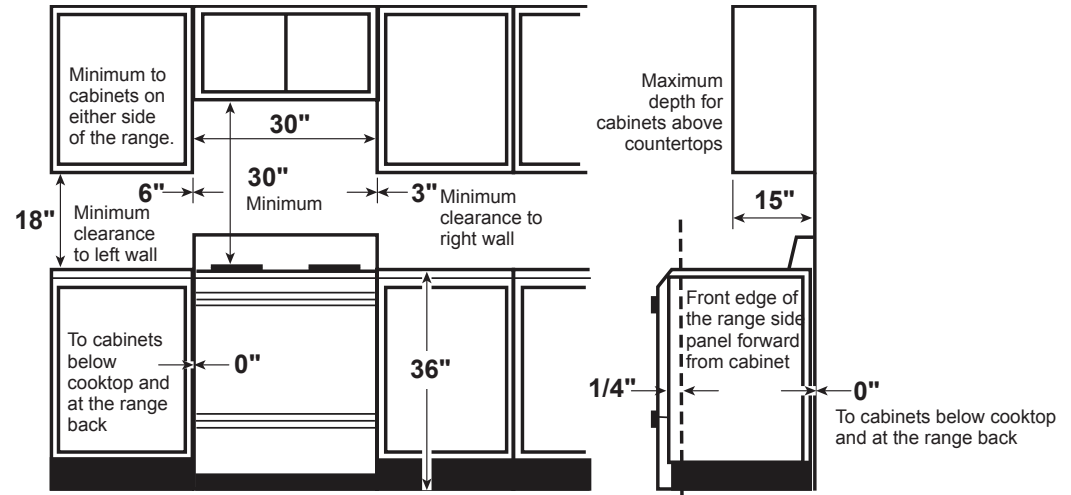

JGB645SEK

GE® Series 30" Free-Standing Gas Range

DIMENSIONS AND INSTALLATION INFORMATION

ELECTRICAL RATING: 120V, 60Hz, 15A

INSTALLATION INFORMATION: Before installing, consult installation instructions packed with product for current dimensional data.

JGB645SEK

GE® Series 30" Free-Standing Gas Range

FEATURES AND BENEFITS

Two-piece continuous edge-to-edge cooktop - A large, continuous cooking surface gives you extra room for pots and pans of all sizes and lets cookware move easily from burner to burner