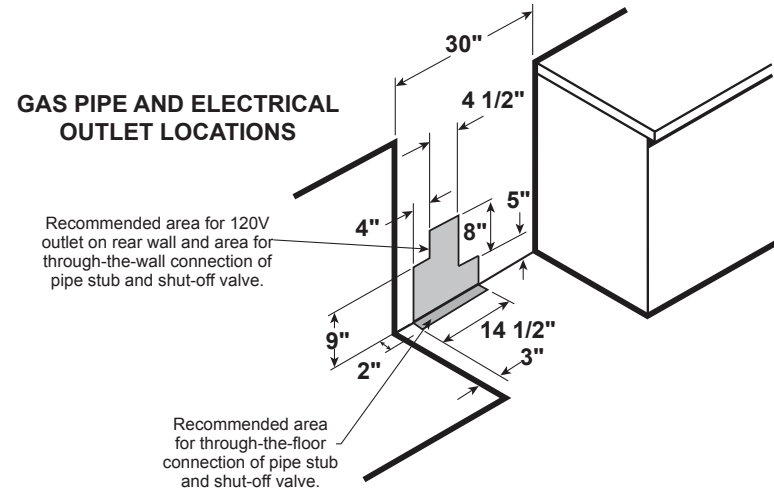

JGB645SEK

GE® Series 30" Free-Standing Gas Range

DIMENSIONS AND INSTALLATION INFORMATION

ELECTRICAL RATING: 120V, 60Hz, 15A

INSTALLATION INFORMATION: Before installing, consult installation instructions packed with product for current dimensional data.

JGB645SEK

GE® Series 30" Free-Standing Gas Range

FEATURES AND BENEFITS

Two-piece continuous edge-to-edge cooktop - A large, continuous cooking surface gives you extra room for pots and pans of all sizes and lets cookware move easily from burner to burner