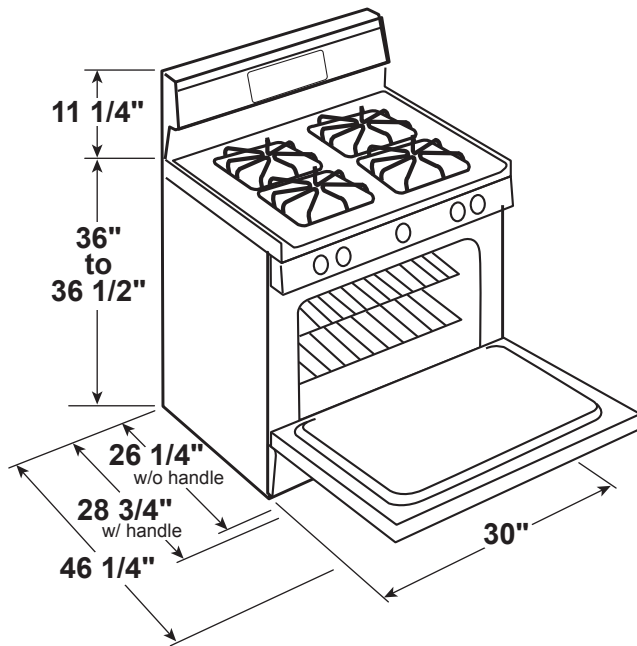

JGB645SEK

GE® Series 30" Free-Standing Gas Range

DIMENSIONS AND INSTALLATION INFORMATION

ELECTRICAL RATING: 120V, 60Hz, 15A

INSTALLATION INFORMATION: Before installing, consult installation instructions packed with product for current dimensional data.

JGB645SEK

GE® Series 30" Free-Standing Gas Range

FEATURES AND BENEFITS

Two-piece continuous edge-to-edge cooktop - A large, continuous cooking surface gives you extra room for pots and pans of all sizes and lets cookware move easily from burner to burner

Heavy duty, dishwasher-safe grates - Easily and safely clean grates in the dishwasher

5.0 cu. ft. oven capacity - Cook more dishes at once

Sealed cooktop burners - Contain spills and make cleaning quick and easy