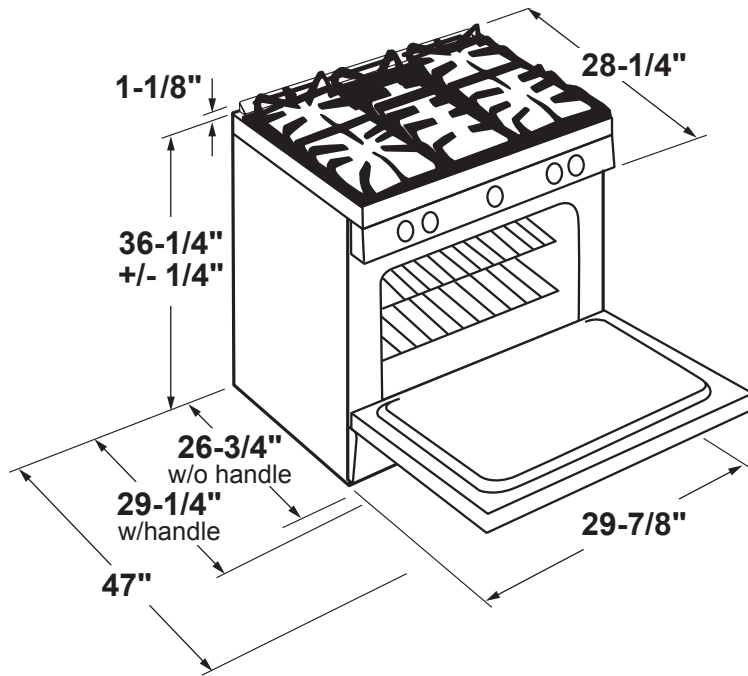

JGSS66EEL/SEL/FEL

GE® 30" Slide-In Front Control Gas Range

DIMENSIONS AND INSTALLATION INFORMATION (IN INCHES)

NOTE: Door handle protrudes 3" from door face.
Cabinets and drawers on adjacent 45° and 90° walls should be placed to avoid interference with the handle.

NOTE: Cabinets installed adjacent to slide-in ranges must have an adhesion spec of at least 194° temperature rating.

INSTALLATION INFORMATION: Before installing, consult installation instructions packed with product for current dimensional data.

For all installations, install the required rear trim to back of range with 4 screws provided.