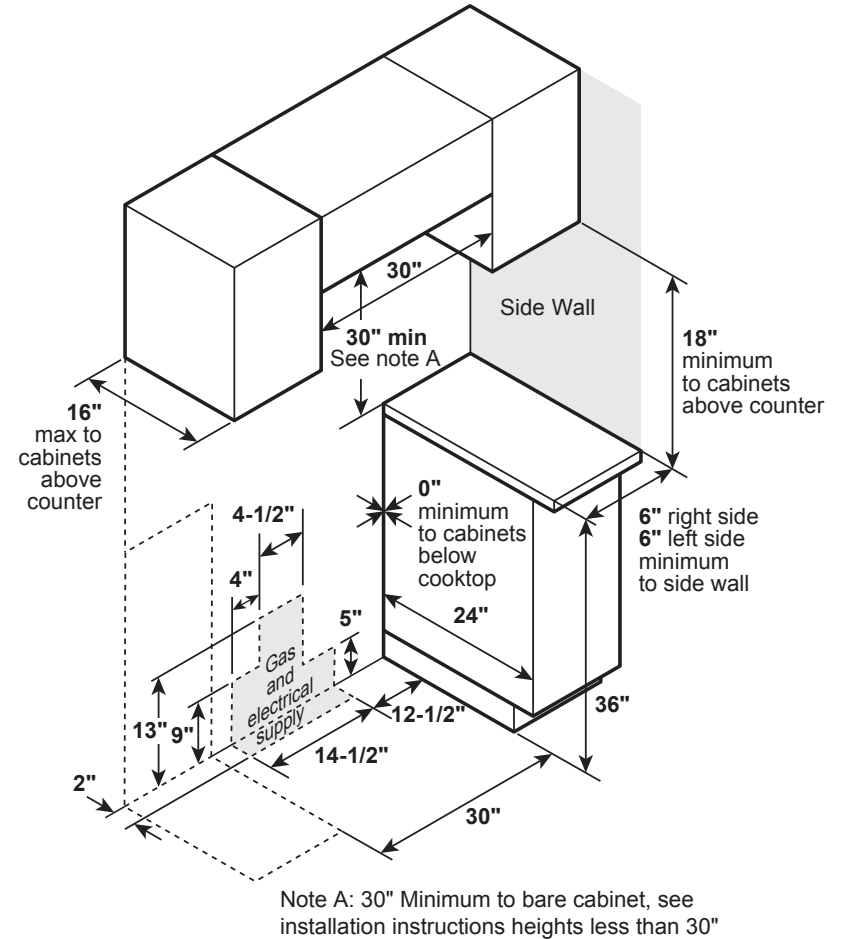

GAS PIPE AND ELECTRICAL OUTLET LOCATIONS

For answers to your Monogram, GE Café™, GE Profile™ or GE Appliances product questions, visit our website at geappliances.com or call GE Answer Center® Service, 800.626.2000.