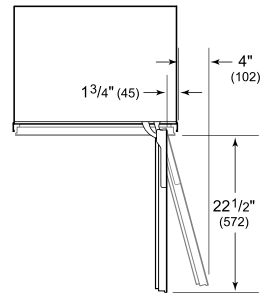

DIMENSIONS