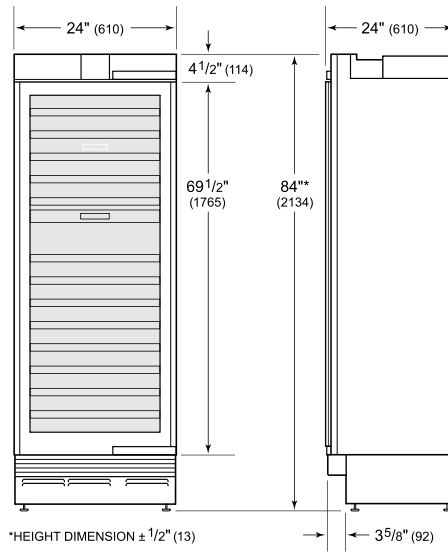

DIMENSIONS