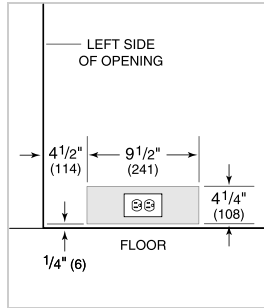

HANDLE ACCESSORIES

PRO

TUBULAR

PRODUCT SPECIFICATIONS

Model	DEC2450W
Dimensions	24"W x 84"H x 24"D
Weight	410 lbs
Electrical Supply	115 VAC, 60 Hz
Electrical Service	15 amp dedicated circuit
Wine Storage Capacity	102 Bottles

ELECTRICAL

NOTE: The electrical outlet must be positioned with the grounding prong to the right of the thinner blades.

PANEL SPECIFICATIONS For complete panels specifications including width/height, weight requirements and thickness requirements visit subzero-wolf.com/reveal.

NOTE: Dimensions in parenthesis are in millimeters unless otherwise specified

INTERIOR VIEW

This illustration is intended for interior reference only and may not represent the exterior of the model being specified.

DIMENSIONS

STANDARD INSTALLATION