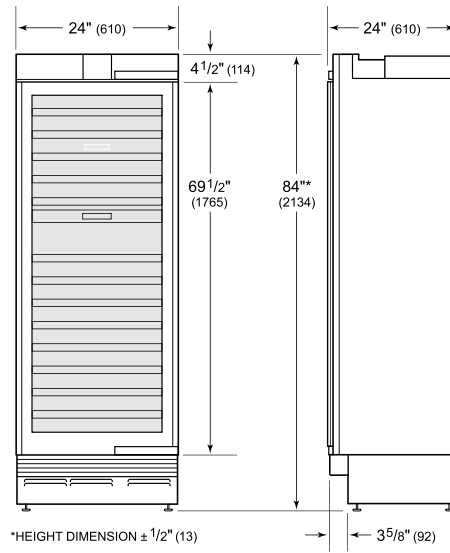

HANDLE ACCESSORIES

PRO

TUBULAR

PRODUCT SPECIFICATIONS

Model	DEC2450W
Dimensions	24"W x 84"H x 24"D
Weight	410 lbs
Electrical Supply	115 VAC, 60 Hz
Electrical Service	15 amp dedicated circuit
Wine Storage Capacity	102 Bottles

ELECTRICAL

NOTE: The electrical outlet must be positioned with the grounding prong to the right of the thinner blades.

PANEL SPECIFICATIONS For complete panels specifications including width/height, weight requirements and thickness requirements visit subzero-wolf.com/reveal.

NOTE: Dimensions in parenthesis are in millimeters unless otherwise specified

INTERIOR VIEW

This illustration is intended for interior reference only and may not represent the exterior of the model being specified.

DIMENSIONS

STANDARD INSTALLATION