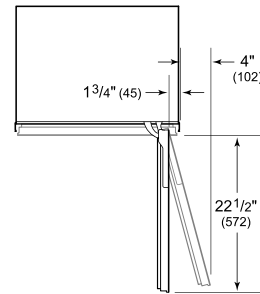

HANDLE ACCESSORIES

PRO

TUBULAR

PRODUCT SPECIFICATIONS

Model	DEC2450W
Dimensions	24"W x 84"H x 24"D
Weight	410 lbs
Electrical Supply	115 VAC, 60 Hz
Electrical Service	15 amp dedicated circuit
Wine Storage Capacity	102 Bottles

ELECTRICAL

NOTE: The electrical outlet must be positioned with the grounding prong to the right of the thinner blades.

PANEL SPECIFICATIONS For complete panels specifications including width/height, weight requirements and thickness requirements visit subzero-wolf.com/reveal.

NOTE: Dimensions in parenthesis are in millimeters unless otherwise specified

INTERIOR VIEW

This illustration is intended for interior reference only and may not represent the exterior of the model being specified.

DIMENSIONS

STANDARD INSTALLATION