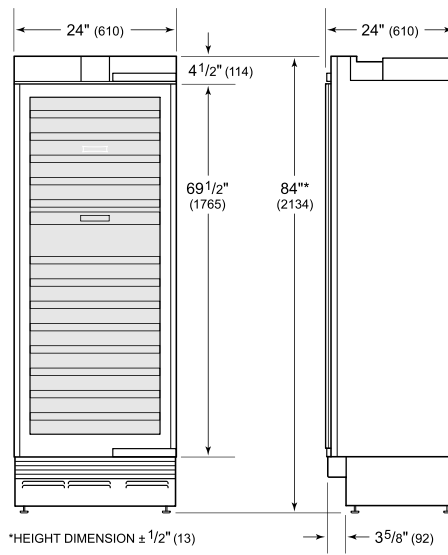

DIMENSIONS