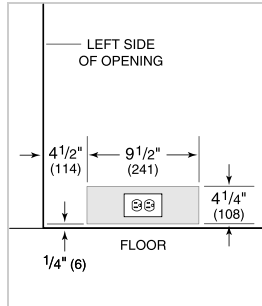

PRODUCT SPECIFICATIONS

Model	DEC2450W
Dimensions	24"W x 84"H x 24"D
Weight	410 lbs
Electrical Supply	115 VAC, 60 Hz
Electrical Service	15 amp dedicated circuit
Wine Storage Capacity	102 Bottles

ELECTRICAL