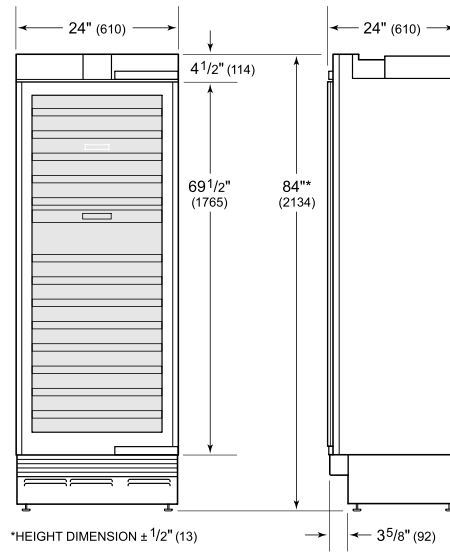

DIMENSIONS