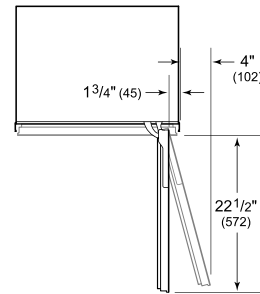

DIMENSIONS