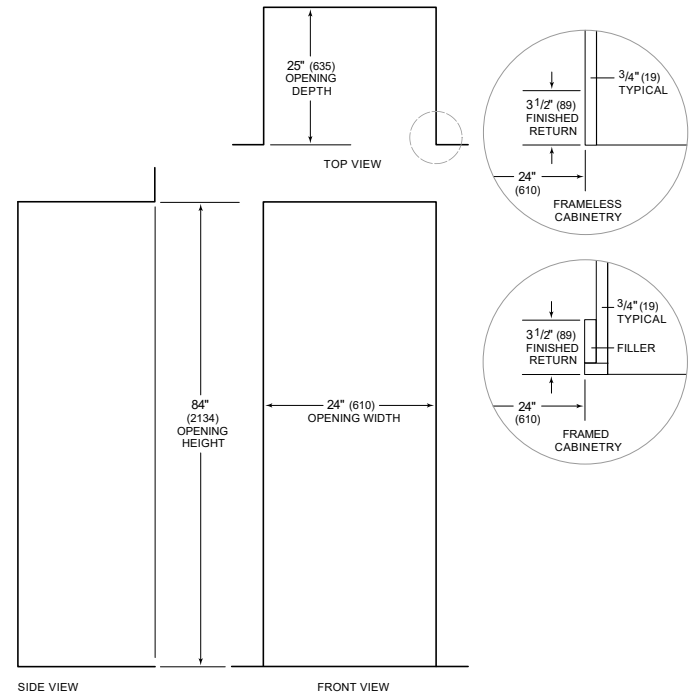

STANDARD INSTALLATION