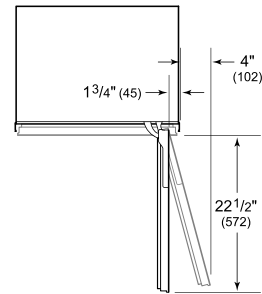

HANDLE ACCESSORIES

PRO

TUBULAR

PRODUCT SPECIFICATIONS

Model	DEC2450W
Dimensions	24"W x 84"H x 24"D
Weight	410 lbs
Electrical Supply	115 VAC, 60 Hz
Electrical Service	15 amp dedicated circuit
Wine Storage Capacity	102 Bottles

ELECTRICAL

NOTE: The electrical outlet must be positioned with the grounding prong to the right of the thinner blades.

PANEL SPECIFICATIONS For complete panels specifications including width/height, weight requirements and thickness requirements visit subzero-wolf.com/reveal.

NOTE: Dimensions in parenthesis are in millimeters unless otherwise specified

INTERIOR VIEW

This illustration is intended for interior reference only and may not represent the exterior of the model being specified.

DIMENSIONS

*HEIGHT DIMENSION ± 1/2" (13)

STANDARD INSTALLATION

NOTE: 3 1/2" (89) finished returns will be visible and should be finished to match cabinetry