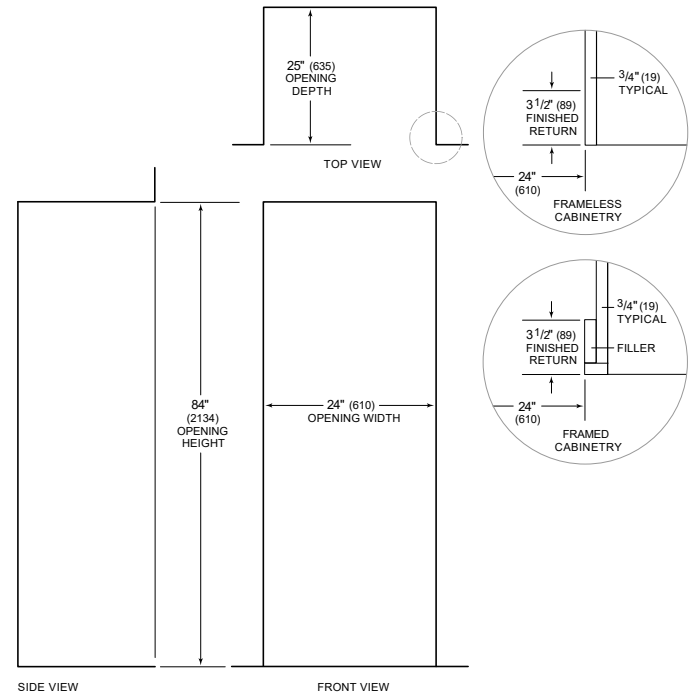

HANDLE ACCESSORIES

PRO

TUBULAR

PRODUCT SPECIFICATIONS

Model	DEC2450W
Dimensions	24"W x 84"H x 24"D
Weight	410 lbs
Electrical Supply	115 VAC, 60 Hz
Electrical Service	15 amp dedicated circuit
Wine Storage Capacity	102 Bottles

ELECTRICAL

NOTE: The electrical outlet must be positioned with the grounding prong to the right of the thinner blades.

PANEL SPECIFICATIONS For complete panels specifications including width/height, weight requirements and thickness requirements visit subzero-wolf.com/reveal.

NOTE: Dimensions in parenthesis are in millimeters unless otherwise specified

INTERIOR VIEW

This illustration is intended for interior reference only and may not represent the exterior of the model being specified.

DIMENSIONS

*HEIGHT DIMENSION ± 1/2" (13)

STANDARD INSTALLATION

NOTE: 3 1/2" (89) finished returns will be visible and should be finished to match cabinetry