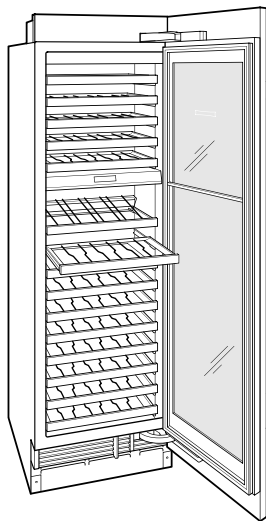

HANDLE ACCESSORIES

PRO

TUBULAR

PRODUCT SPECIFICATIONS

Model	DEC2450W
Dimensions	24"W x 84"H x 24"D
Weight	410 lbs
Electrical Supply	115 VAC, 60 Hz
Electrical Service	15 amp dedicated circuit
Wine Storage Capacity	102 Bottles

ELECTRICAL

NOTE: The electrical outlet must be positioned with the grounding prong to the right of the thinner blades.

PANEL SPECIFICATIONS For complete panels specifications including width/height, weight requirements and thickness requirements visit subzero-wolf.com/reveal.

NOTE: Dimensions in parenthesis are in millimeters unless otherwise specified

INTERIOR VIEW

This illustration is intended for interior reference only and may not represent the exterior of the model being specified.

DIMENSIONS

*HEIGHT DIMENSION ± 1/2" (13)

STANDARD INSTALLATION

NOTE: 3 1/2" (89) finished returns will be visible and should be finished to match cabinetry