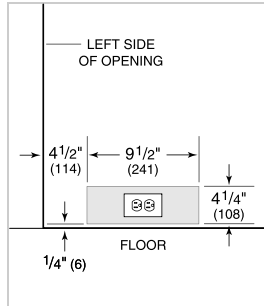

HANDLE ACCESSORIES

PRO

TUBULAR

PRODUCT SPECIFICATIONS

Model	DEC2450W
Dimensions	24"W x 84"H x 24"D
Weight	410 lbs
Electrical Supply	115 VAC, 60 Hz
Electrical Service	15 amp dedicated circuit
Wine Storage Capacity	102 Bottles

ELECTRICAL

NOTE: The electrical outlet must be positioned with the grounding prong to the right of the thinner blades.

PANEL SPECIFICATIONS For complete panels specifications including width/height, weight requirements and thickness requirements visit subzero-wolf.com/reveal.

NOTE: Dimensions in parenthesis are in millimeters unless otherwise specified

INTERIOR VIEW

This illustration is intended for interior reference only and may not represent the exterior of the model being specified.

DIMENSIONS

*HEIGHT DIMENSION ± 1/2" (13)

STANDARD INSTALLATION

NOTE: 3 1/2" (89) finished returns will be visible and should be finished to match cabinetry