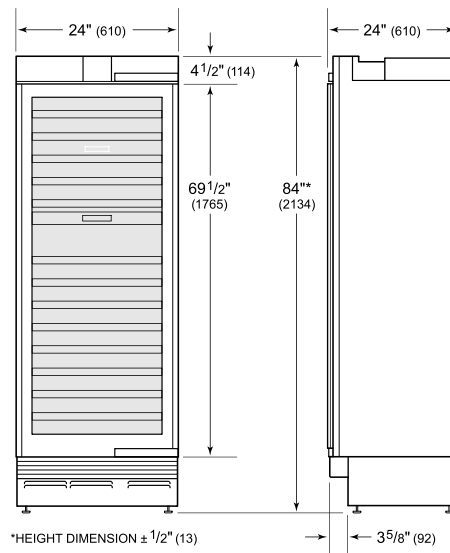

HANDLE ACCESSORIES

PRO

TUBULAR

PRODUCT SPECIFICATIONS

Model	DEC2450W
Dimensions	24"W x 84"H x 24"D
Weight	410 lbs
Electrical Supply	115 VAC, 60 Hz
Electrical Service	15 amp dedicated circuit
Wine Storage Capacity	102 Bottles

ELECTRICAL

NOTE: The electrical outlet must be positioned with the grounding prong to the right of the thinner blades.

PANEL SPECIFICATIONS For complete panels specifications including width/height, weight requirements and thickness requirements visit subzero-wolf.com/reveal.

NOTE: Dimensions in parenthesis are in millimeters unless otherwise specified

INTERIOR VIEW

This illustration is intended for interior reference only and may not represent the exterior of the model being specified.

DIMENSIONS

*HEIGHT DIMENSION ± 1/2" (13)

STANDARD INSTALLATION

NOTE: 3 1/2" (89) finished returns will be visible and should be finished to match cabinetry