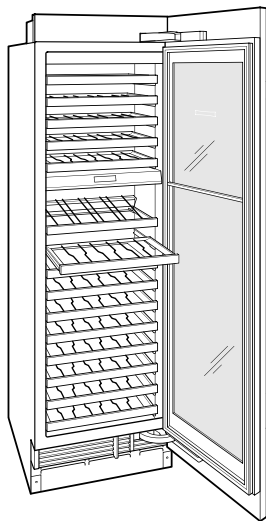

INTERIOR VIEW