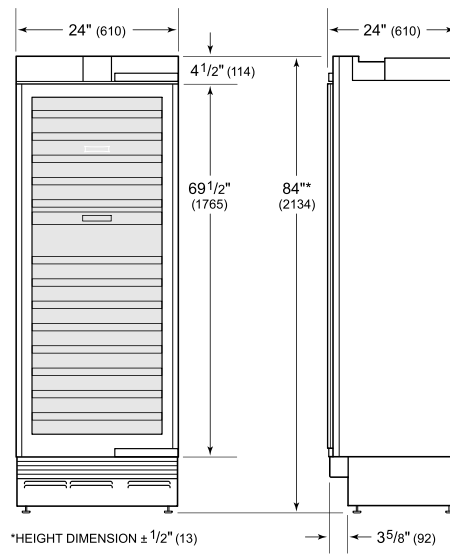

DIMENSIONS