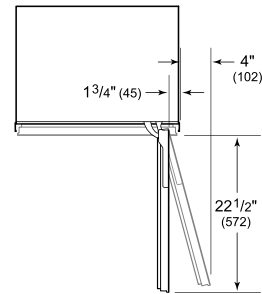

DIMENSIONS