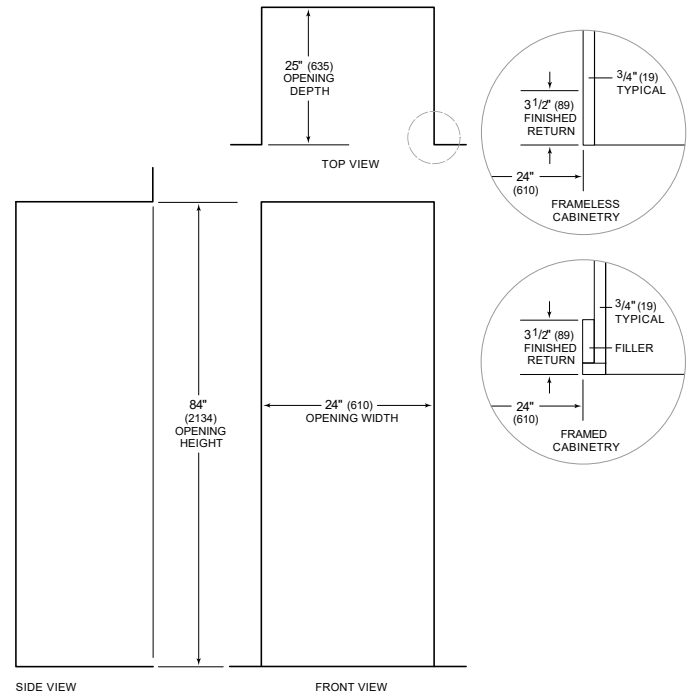

STANDARD INSTALLATION