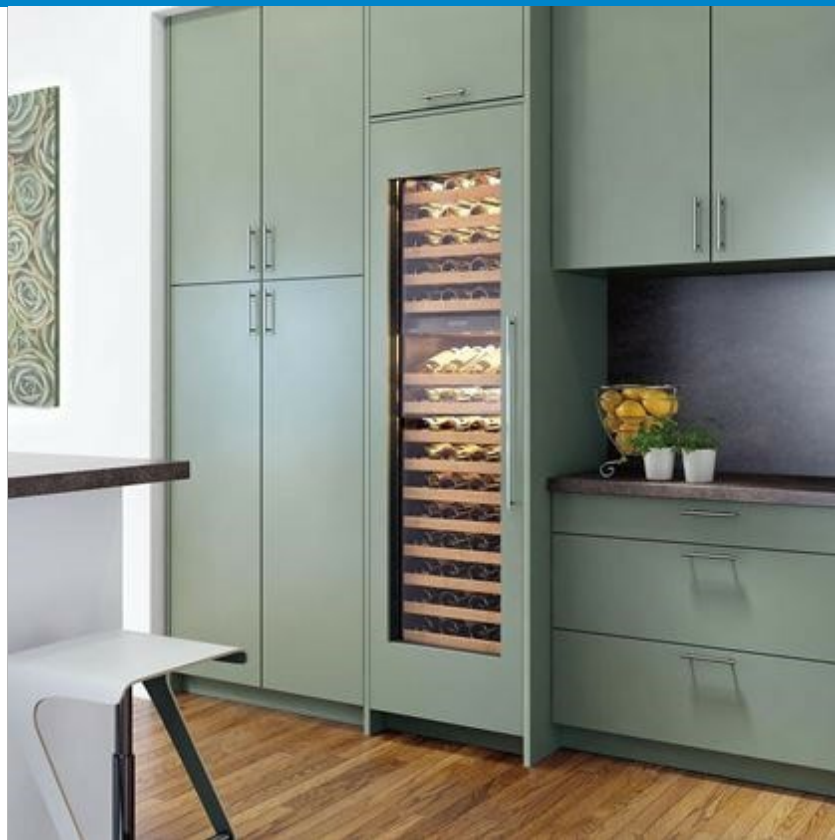

Full-extension wine racks provide easy access to standard-size bottles, half bottles, and magnums without agitating others

UV-resistant glass door shields wine from harmful light

Inventory tile system aids collection organization

Wi-Fi enabled features allow for remote control of independent temperatures zones, provide important door-ajar notifications, and assist with remote service diagnostics—all from your mobile device

Sub-Zero offers an industry-leading full two-year warranty on appliances, along with a full five-year sealed system warranty and a limited twelve-year sealed system warranty

Accepts custom panels for an integrated look within cabinetry or stainless-steel accessory panels and handles to match other Sub-Zero, Wolf, and Cove products*

ACCESSORIES

24" Bulk Storage Drawer

Dessert Wine Rack

Door Lock Kit

Reduced Toekick Divider

Stainless Steel Side Panel

Wine Inventory Tiles

Wine Inventory Tiles - Writable

Dual Installation Kits

Solid Panel Ready Door

Stainless Steel Dual Installation Kickplates

Stainless Steel Door Panels With Pro Handle

Stainless Steel Door Panels With Tubular Handle

Stainless Steel Pro and Tubular Handles

Accessories are available through an authorized dealer. For local dealer information, visit subzero-wolf.com/locator.

HANDLE ACCESSORIES

PRO

TUBULAR