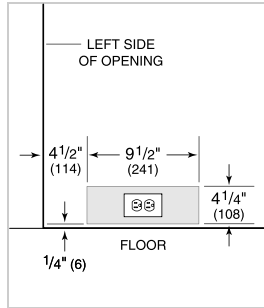

PRODUCT SPECIFICATIONS

Model	DEC2450W
Dimensions	24"W x 84"H x 24"D
Weight	410 lbs
Electrical Supply	115 VAC, 60 Hz
Electrical Service	15 amp dedicated circuit
Wine Storage Capacity	102 Bottles

ELECTRICAL