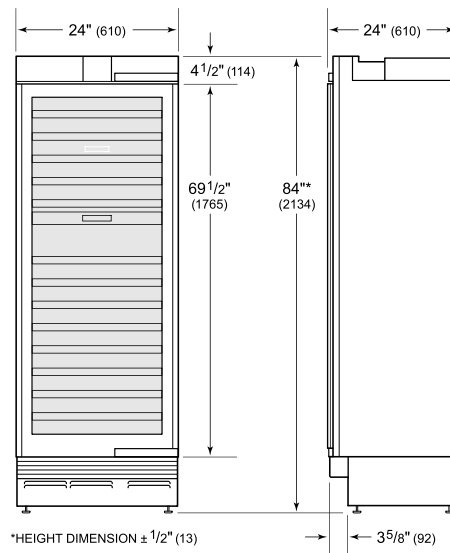

DIMENSIONS