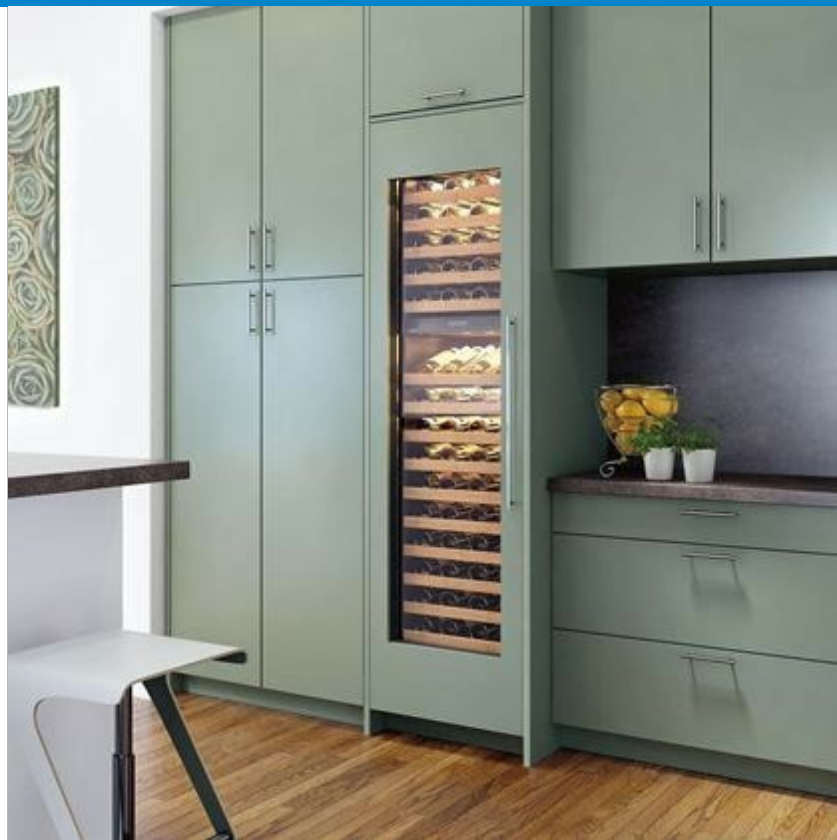

Full-extension wine racks provide easy access to standard-size bottles, half bottles, and magnums without agitating others

UV-resistant glass door shields wine from harmful light

Inventory tile system aids collection organization

Wi-Fi enabled features allow for remote control of independent temperatures zones, provide important door-ajar notifications, and assist with remote service diagnostics—all from your mobile device

Sub-Zero offers an industry-leading full two-year warranty on appliances, along with a full five-year sealed system warranty and a limited twelve-year sealed system warranty

Accepts custom panels for an integrated look within cabinetry or stainless-steel accessory panels and handles to match other Sub-Zero, Wolf, and Cove products*

ACCESSORIES

24" Bulk Storage Drawer

Dessert Wine Rack

Door Lock Kit

Reduced Toekick Divider

Stainless Steel Side Panel

Wine Inventory Tiles

Wine Inventory Tiles - Writable

Dual Installation Kits

Solid Panel Ready Door

Stainless Steel Dual Installation Kickplates

Stainless Steel Door Panels With Pro Handle

Stainless Steel Door Panels With Tubular Handle

Stainless Steel Pro and Tubular Handles

Accessories are available through an authorized dealer. For local dealer information, visit subzero-wolf.com/locator.

HANDLE ACCESSORIES

PRO

TUBULAR